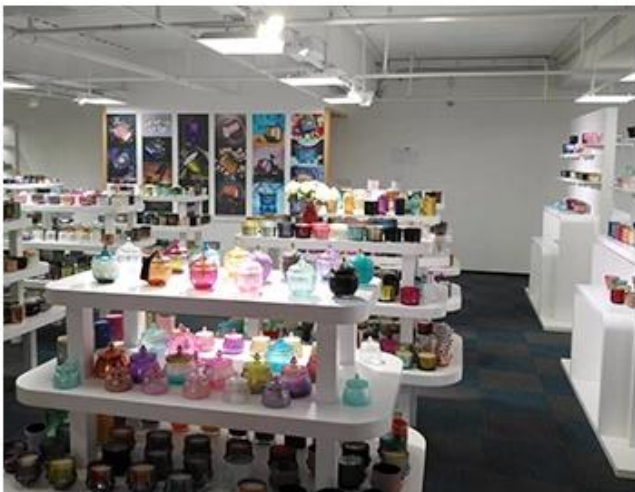

PACKING

Gift box

Carton

Pallet

We have Normal packing,PVC box,Window box,carton box,pallet
Color box,White box,ect.
of course,we can customize Individual gift box for you.

Wooden case

SAMPLE ROOM

There are more than 5000 products in
sample room of Sunny Glassware
for your reference. No second Co. in China!