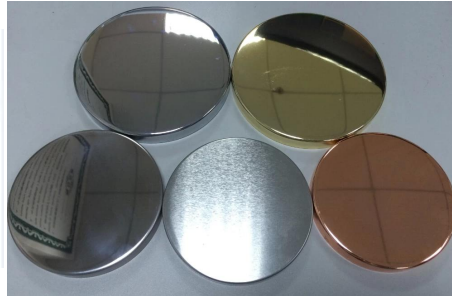

More Product Pictures

:الملحقات المتطابقة

الأواني الزجاجية في الأوراق المالية

	SGGOHP19.1914 Dia.:96mm H:125mm	Sample available delivery time:7days	2000pcs In stock
	SGHPG816.3106 52x60x151 max dia for bowl: 62.9mm 170ml 200g MACHINE MAKE	Sample available delivery time:7days	2000pcs In stock
	G051.4823 81x84x211 max dia for bowl: 107.9mm 643ml 252g MACHINE MAKE	Sample available delivery time:7days	2000pcs In stock
	G051.1873 45X70X230 max dia for bowl: 55.6mm 252ml 242g MACHINE MAKE	Sample available delivery time:7days	2000pcs In stock

In stock now

SGJD8090		TOP: 80mm HEIGHT: 90mm CAPACITY: 300ml	1K MOQ
SGJD88100		TOP: 88mm HEIGHT: 100mm CAPACITY: 400ml WEIGHT: 340g	1K MOQ
SGJB7080		TOP: 70mm BOTTOM: 64mm HEIGHT: 84mm CAPACITY: 220ml WEIGHT: 200g	1K MOQ