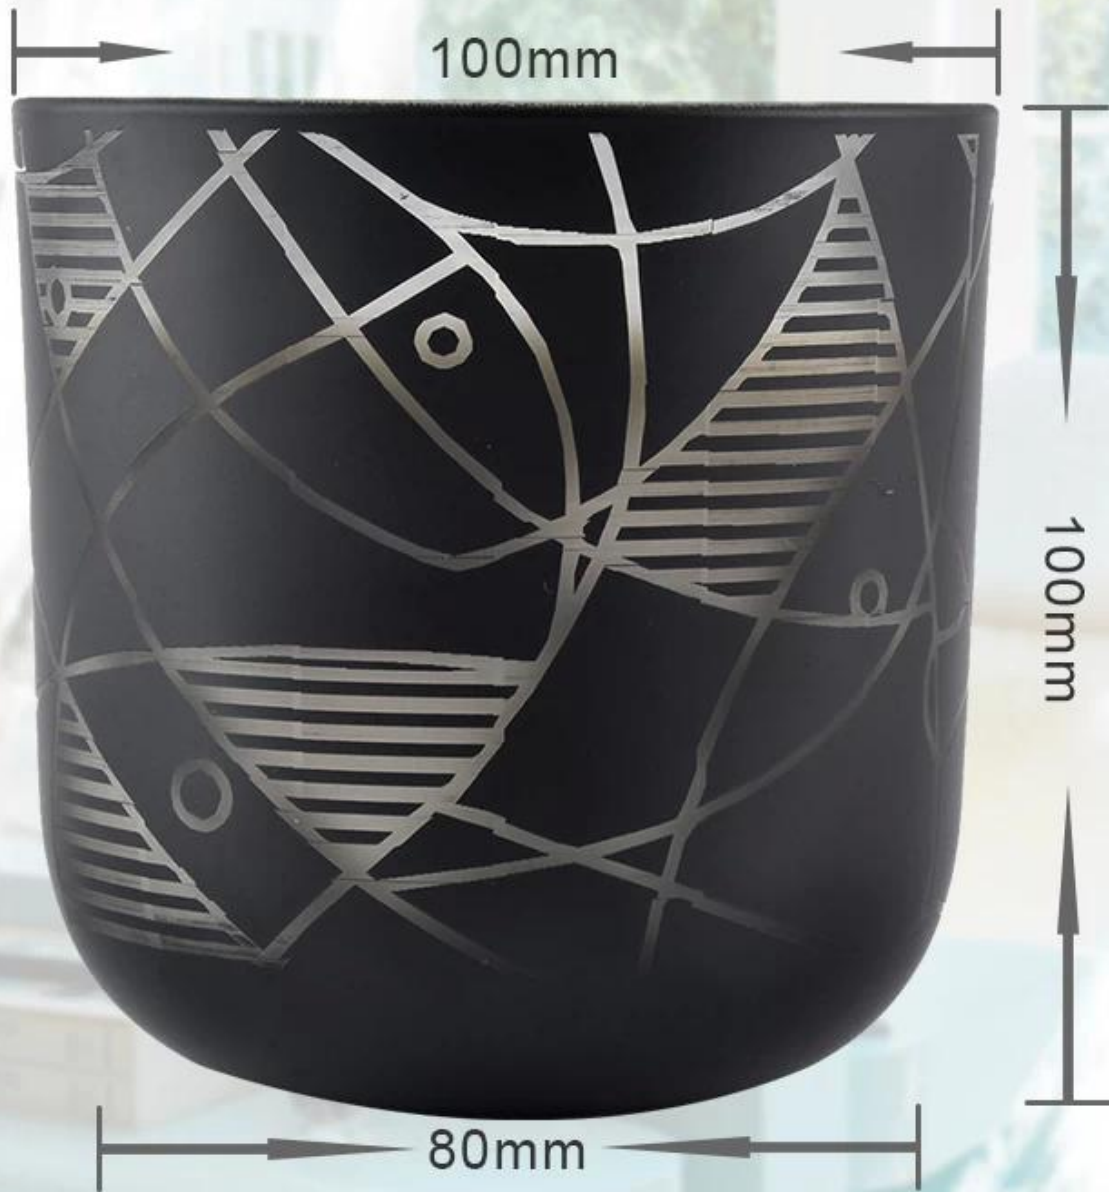

Classical round bottom glass candle jars, can hold 13oz wax ,
perfect size for home decoration.

Sample Room

Exhibition

COMPANY SHOW

Company

Design Team

GLASS CANDLE JAR

Classical round bottom glass candle jars,
can hold 13oz wax , perfect size for home decoration.

Weight:468g

Capacity:480ml

SGRC191010

DESIGN

Classical round bottom glass candle jars, can hold 13oz wax , perfect size for home decoration.

This design using simple glass candle jar with classical black artwork, new processing technology in traditional glass candle jar make this item meaningful