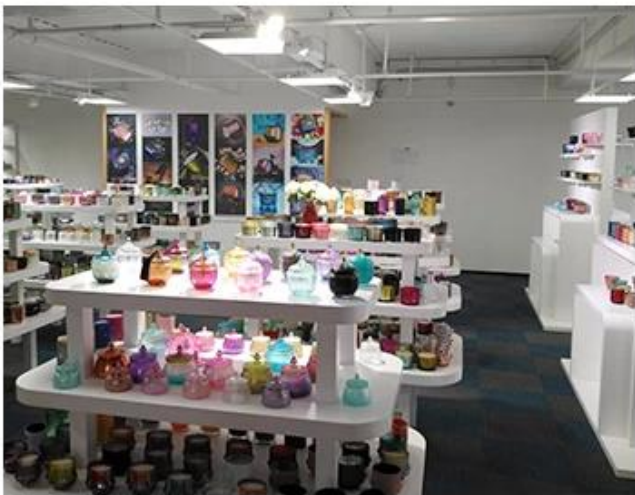

# Office & Sample Room

1800 Shenzhen.

Meiyang Glass

Meiyang Glass Shenzhen 5000 Shenzhen!

# SAMPLE ROOM

---

There are more than 5000 products in  
sample room of Sunny Glassware  
for your reference. No second Co. in China!