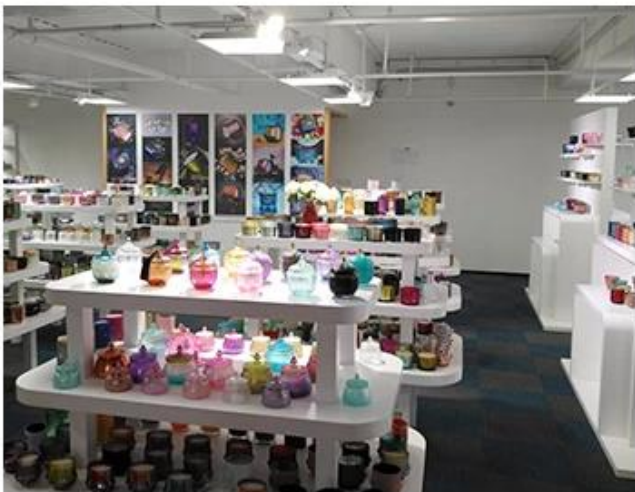

1800

Meiyang

Meiyang 5000

SAMPLE ROOM

There are more than 5000 products in
sample room of Sunny Glassware
for your reference. No second Co. in China!

Factory Show

: 0000 0000000 0000 00000000 00 0000000000 00 000000 . 000000000 000 0000000000 0000000000 0000 0000 00000
0000000 00000