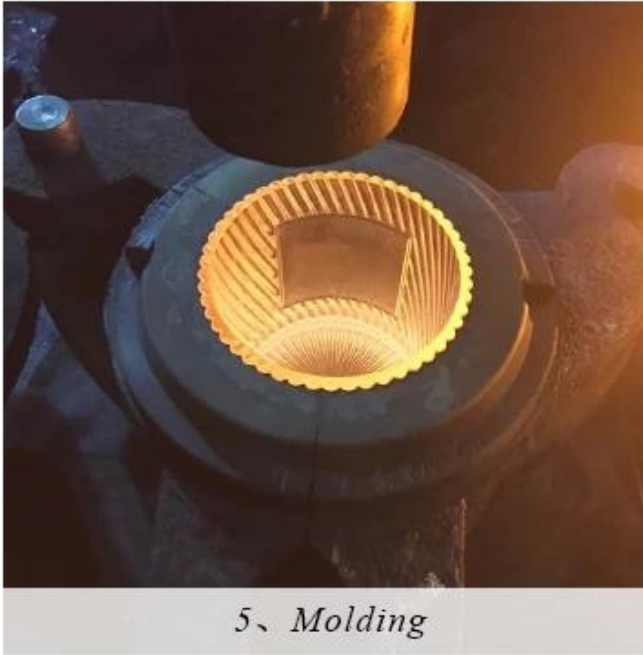

3、 Cutting

5、 Molding