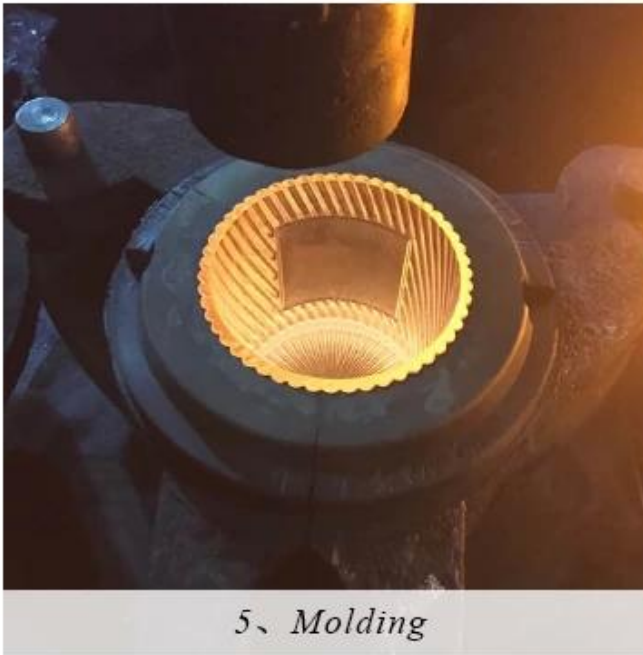

3、 Cutting

5、 Molding