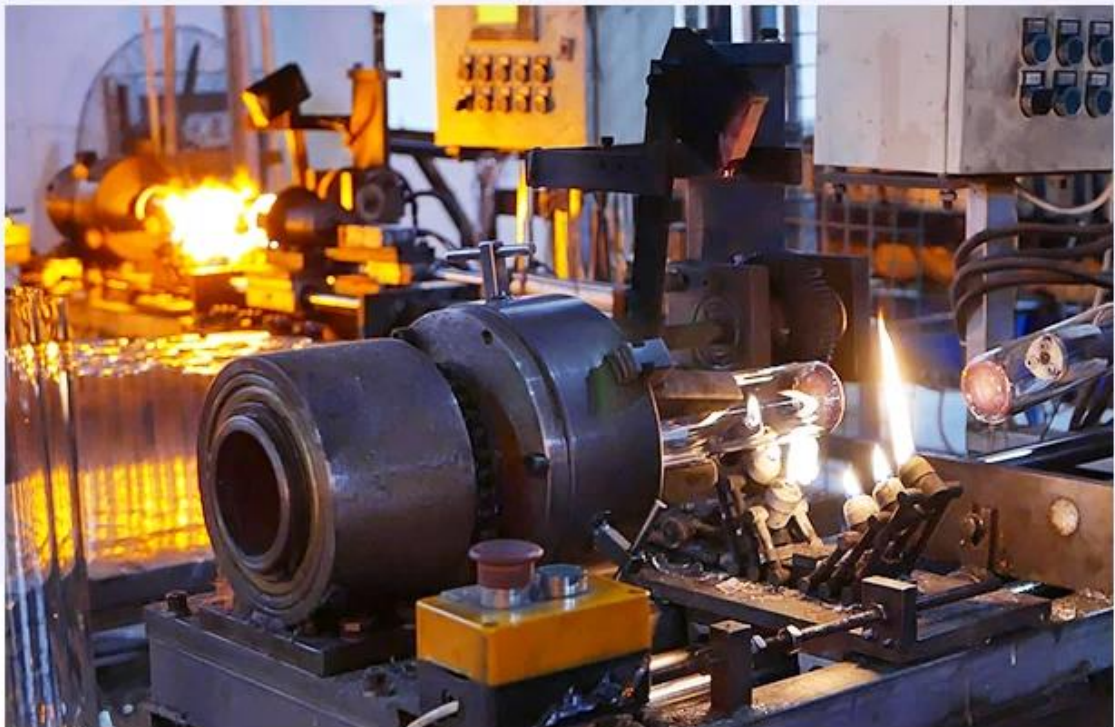

CHRISTMAS ETC

FACTORY

There are about 20000 square meters in our factory which was built in 1992 year; Superior quality and high efficiency can be guaranteed.

PROCESS CRAFTS

1、 Raw Material

2、 Melting

4、 Filling