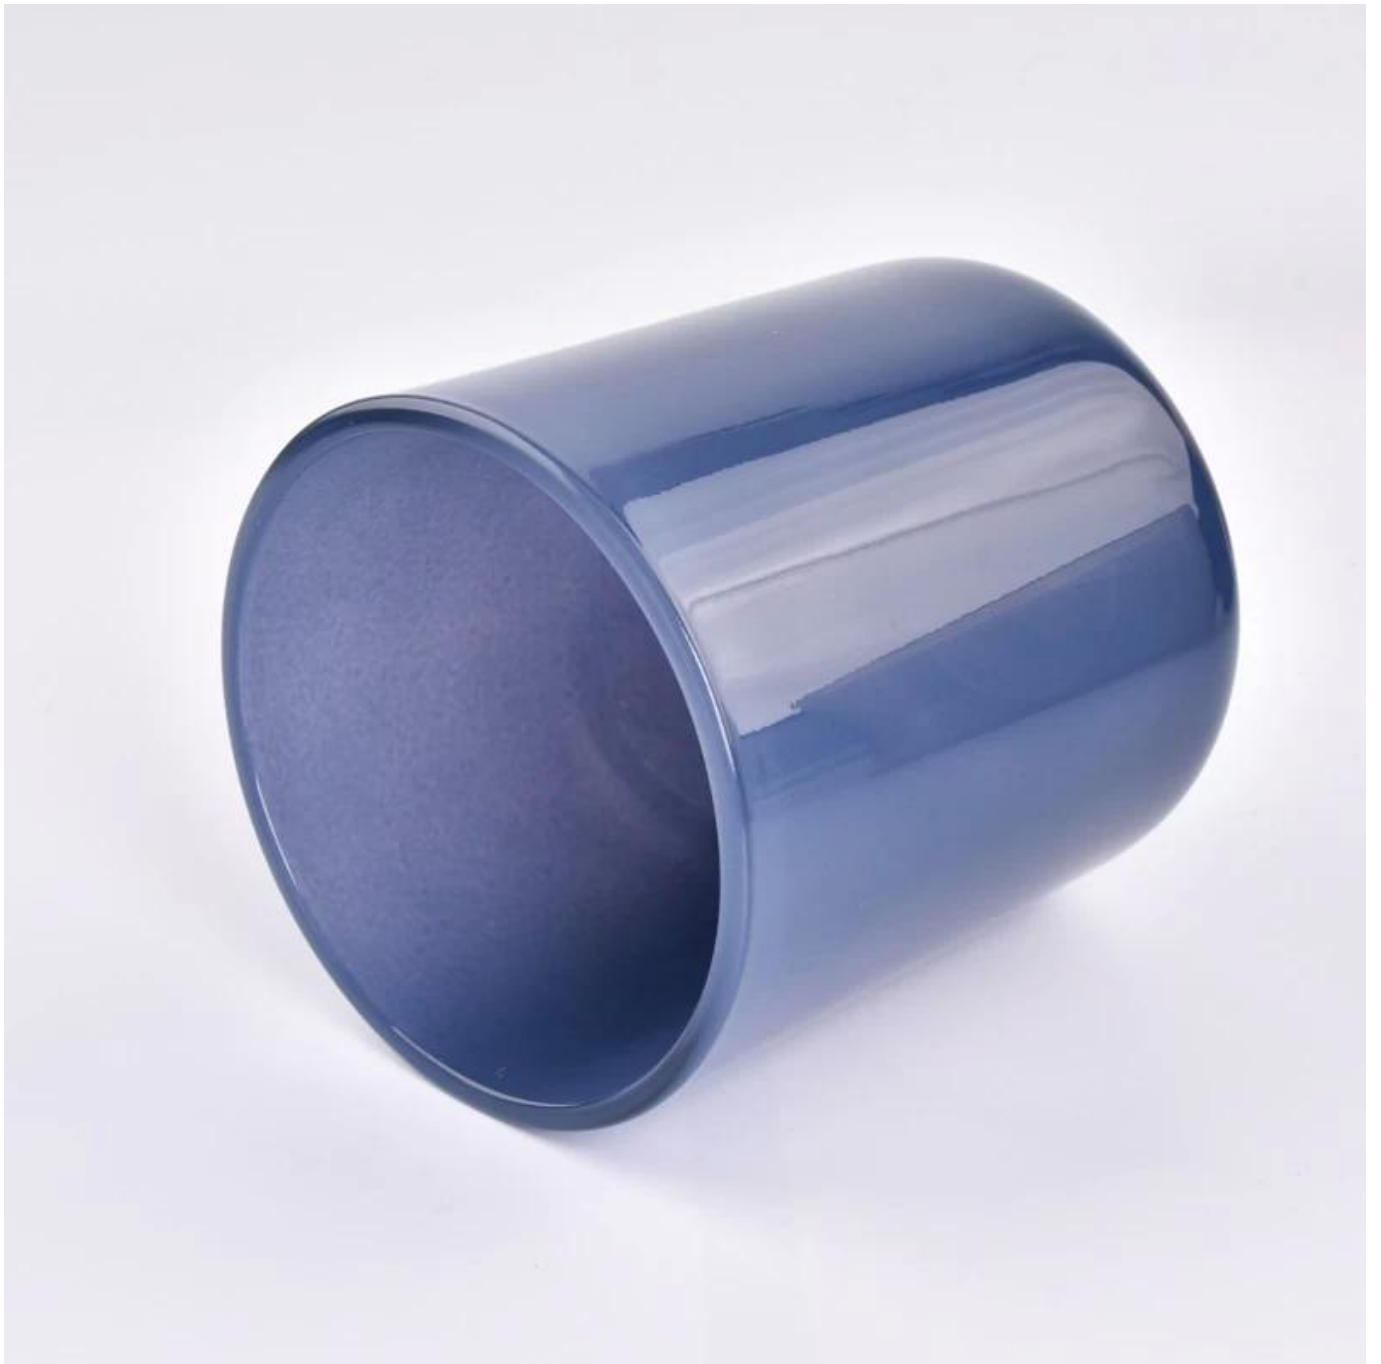

15

Award-winning team of designers has won the trust of many upscale brands like NEST Fragrance. The talented design team is unmatched in China.

15

- 15
- 15
- 15

Contract No.	Contract No. 15
Quantity	1.5 Metric Tons 15.2 Metric Tons
Product	SGHY23101102 95 : 90 : 109 : 485 : 508 : 3000 :
Material	PVC
Delivery	35
Payment	%30 T/T B/L
Incoterms	
Remarks	

een pure and fresh
ry style to live in

CEN

COVERING
COMMUTE

De

WIDE RANGE OF APPLICATION

Suitable for: home life/coffee shop/restaurant/wedding/party/Christmas etc

HOME LIFE

COFFEE SHOP