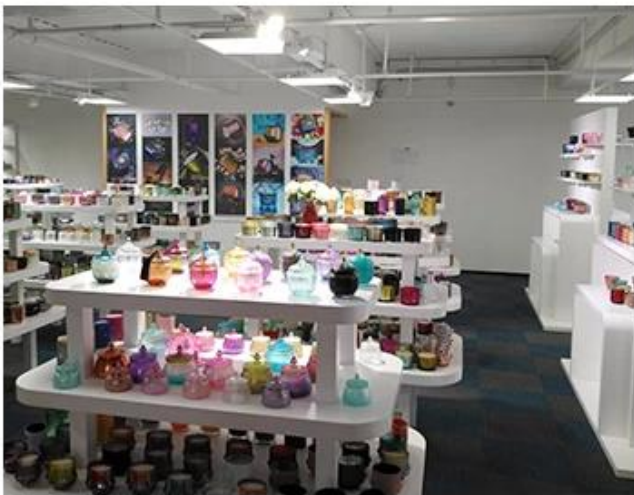

1800 Shenzhen.

Meiyang Glass Shenzhen 5000 Shenzhen! Shenzhen

SAMPLE ROOM

There are more than 5000 products in
sample room of Sunny Glassware
for your reference. No second Co. in China!

Factory Show

: 0000 00000000 00000 0 00000000 00000000 00 000000 .000000000 0000 0000000000 000000000000 0000 0000 00000
00000000 00-00000