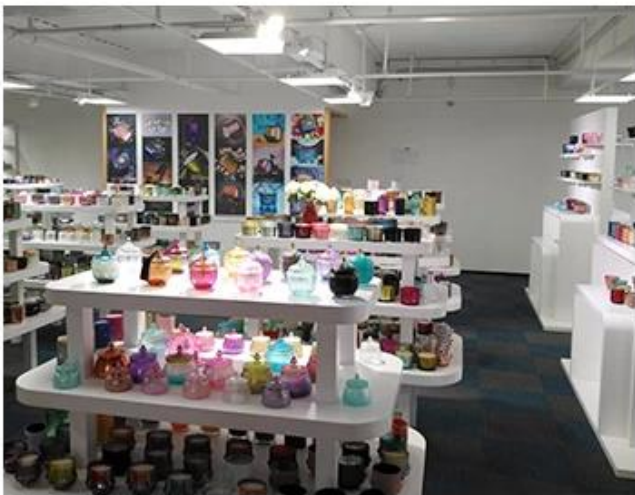

We have Normal packing,PVC box,Window box,carton box,pallet
Color box,White box,ect.
of course,we can customize Individual gift box for you.

Wooden case

Office & Sample Room

1800 Shenzhen.

Meiyang Glass

Meiyang Glass Shenzhen 5000 Shenzhen! Shenzhen

SAMPLE ROOM

There are more than 5000 products in
sample room of Sunny Glassware
for your reference. No second Co. in China!

Factory Show

: 0000 000000 0000 0 000000 0000000 00 00000 .00000000 000 000000000 0000000000 000 0000 0000
0000000.00.00000