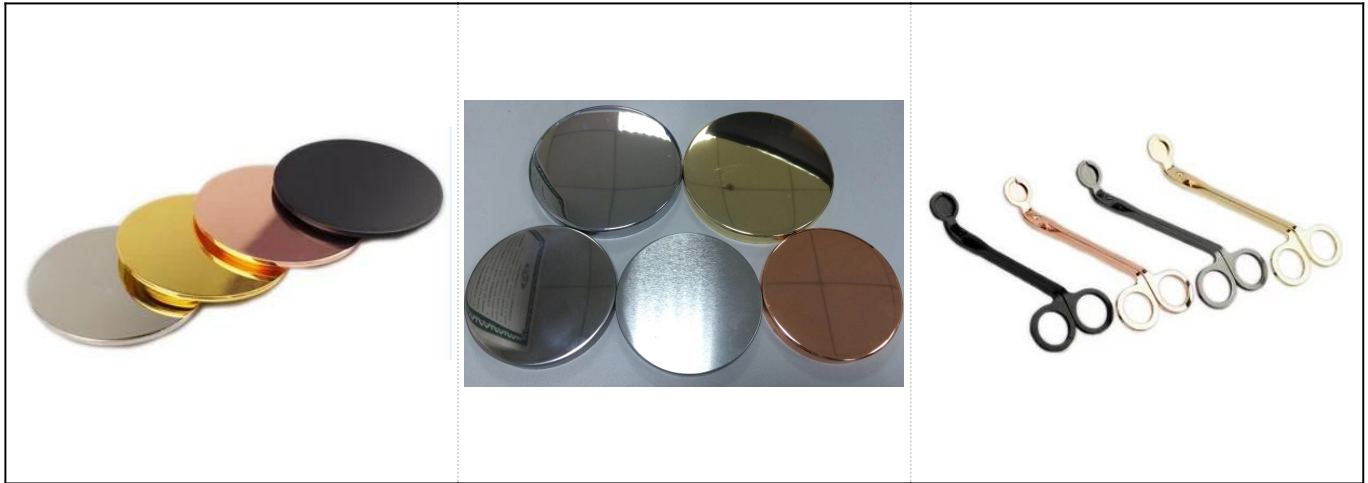

Regular hot sale items					
SGR8080		Dia:80mm Height:54mm Capacity:290ml/ 10oz	SGR135 5		Dia:135mm Height:54mm Capacity:470ml/ 16oz
SGQH150 10808		Dia:128mm Height: 63mm Capacity:560ml/ 19oz	SGMSL1 5110302		Dia: 132mm Height: 58mm Capacity: 280ml/ 9.5oz
SGQH150 10805		Dia:61mm Height:37mm Capacity:120ml/ 4oz	SGQH15 010804		Dia:83mm Height:44mm Capacity:210ml/ 7.1oz

الملحقات المتطابقة:

Office & Sample Room

هو أحد كبار حاملي الشموع المورد في الصين منذ عام 1992 ، لدينا الزجاج / السيراميك / الخرسانة الجرار الشمع وغيرها ، Sunny Glassware ، والاكسسوارات مطابقة