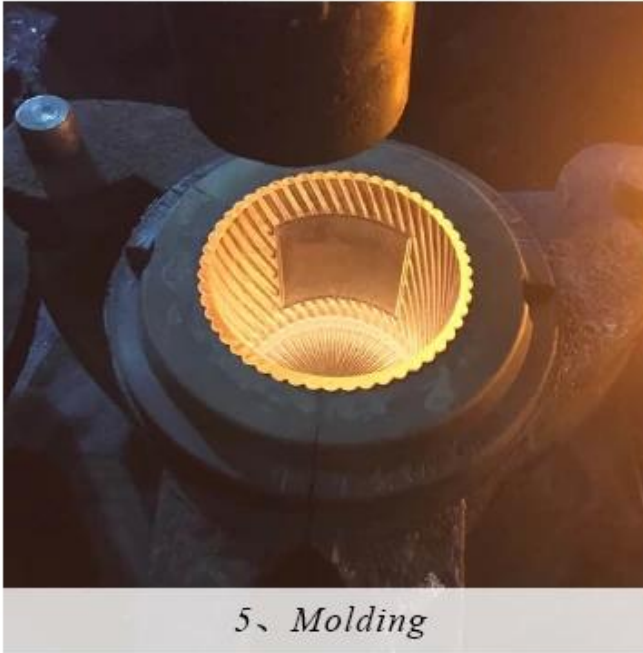

3、 Cutting

5、 Molding