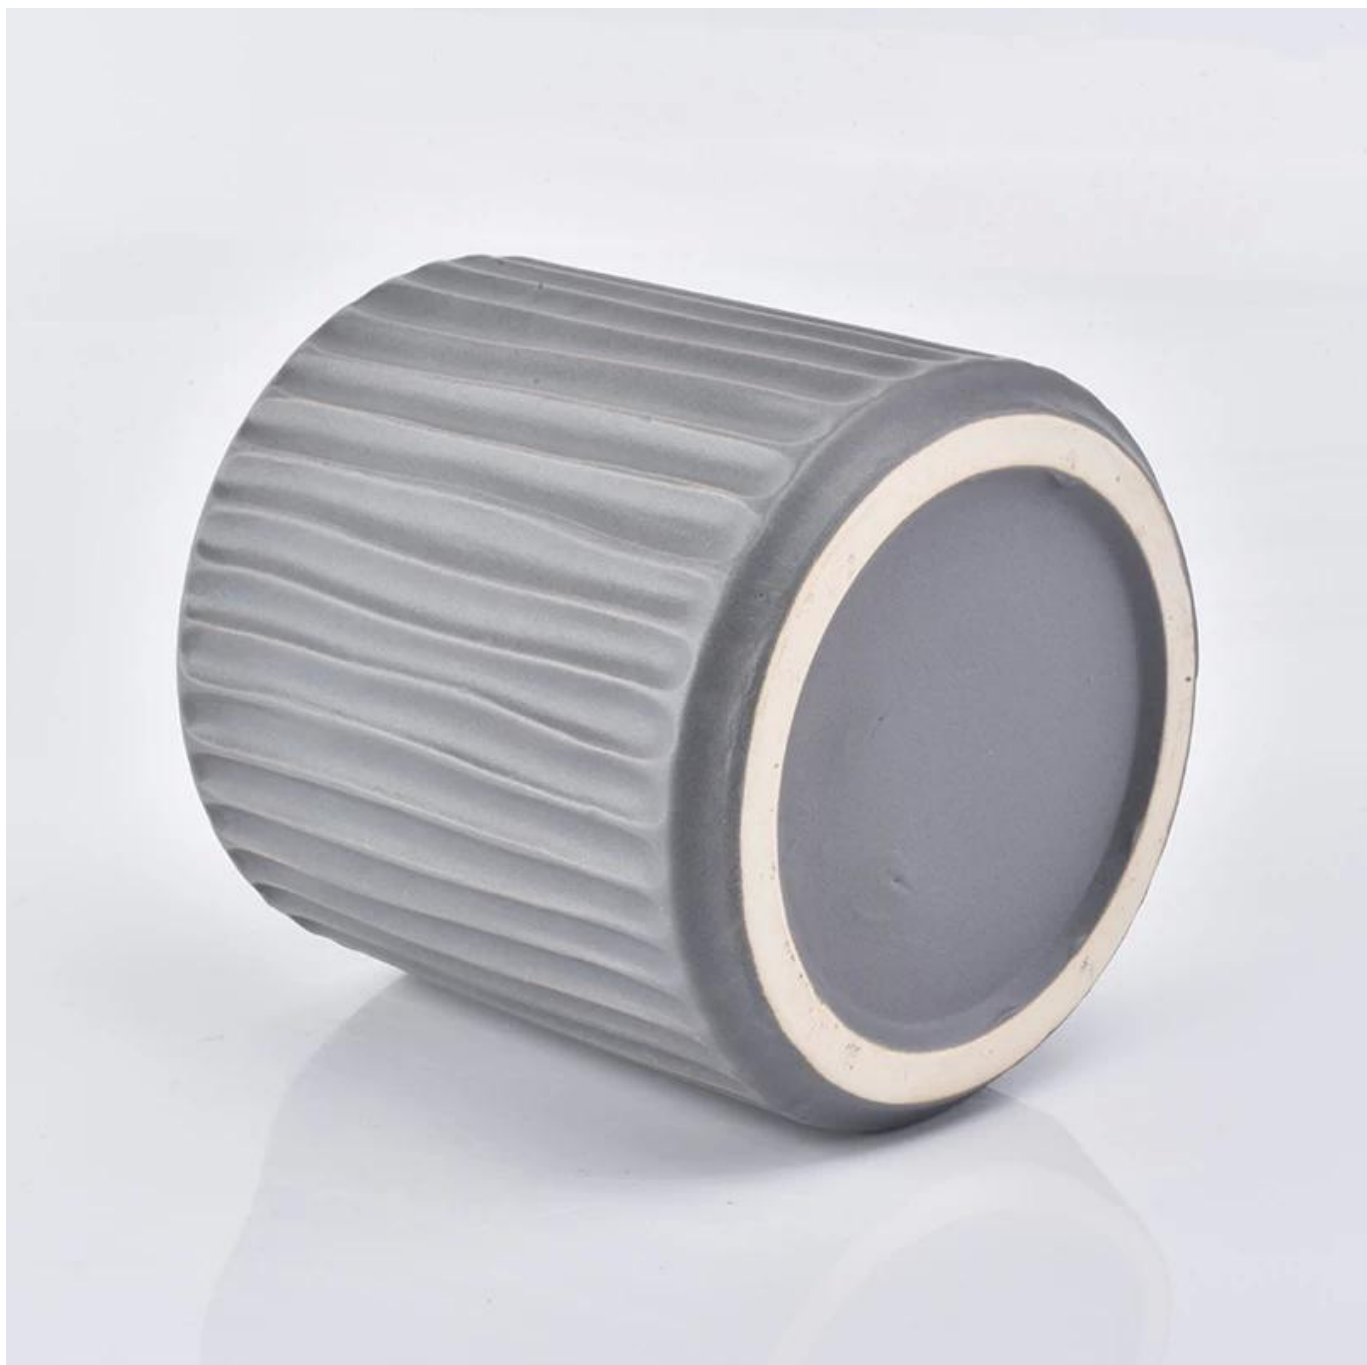

20

Product Details

Product Name	20
Product Code	SGYC19012240
Specifications	<ul style="list-style-type: none"> 100 100 100 350g 580
Weight	580
Dimensions	<ul style="list-style-type: none"> 1.5 2.15
MOQ	3000
Lead Time	35
Payment Terms	30%
Notes	<ol style="list-style-type: none"> 1. 2. ing 3.

More Product Pictures

“hand”

Every SCANPAN aluminum product is cast by hand and goes through eight sets of hands. The minutely-controlled process begins with recycled aluminum, from scrap or cans, which is melted down.