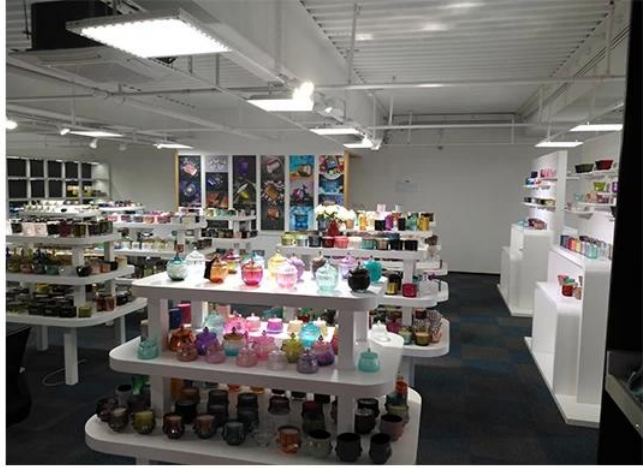

IOS9001-2015