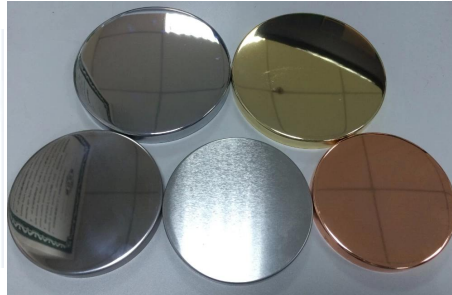

□□□□ □□□□□□□□□□□□ □□□□

	SGGOHP19.1914 Dia.:96mm H:125mm	Sample available delivery time:7days	2000pcs In stock
	SGHPG816.3106 52x60x151 max dia for bowl: 62.9mm 170ml 200g MACHINE MAKE	Sample available delivery time:7days	2000pcs In stock
	G051.4823 81x84x211 max dia for bowl: 107.9mm 643ml 252g MACHINE MAKE	Sample available delivery time:7days	2000pcs In stock
	G051.1873 45X70X230 max dia for bowl: 55.6mm 252ml 242g MACHINE MAKE	Sample available delivery time:7days	2000pcs In stock

In stock now			
SGJD8090		TOP: 80mm HEIGHT: 90mm CAPACITY: 300ml	1K MOQ
SGJD88100		TOP: 88mm HEIGHT: 100mm CAPACITY: 400ml WEIGHT: 340g	1K MOQ
SGJB7080		TOP: 70mm BOTTOM: 64mm HEIGHT: 84mm CAPACITY: 220ml WEIGHT: 200g	1K MOQ

Item No: SJSD12183
Top diameter: 63mm
Bottom diameter: 63mm
Height: 138mm
Weight: 220g
Capacity: 330ml
In stock