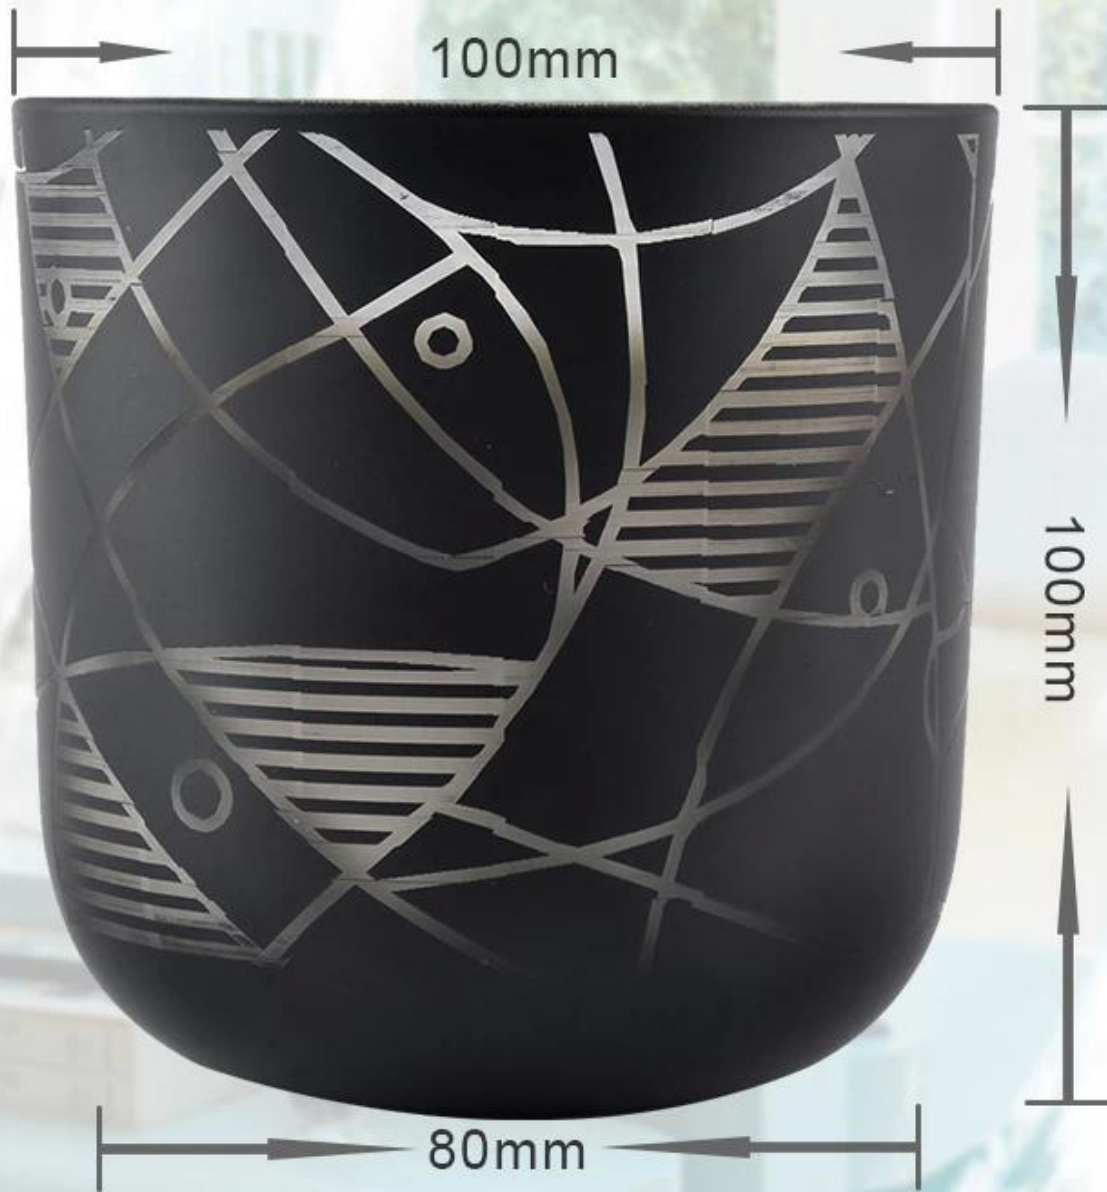

# PRODUCT INFORMATION

Classical round bottom glass candle jars, can hold 13oz wax ,  
perfect size for home decoration.

Sample Room

Exhibition

# GLASS CANDLE JAR

Classical round bottom glass candle jars,  
can hold 13oz wax , perfect size for home decoration.

Weight:468g

Capacity:480ml

# DESIGN

Classical round bottom glass candle jars, can hold 13oz wax , perfect size for home decoration.

This design using simple glass candle jar with classical black artwork, new processing technology in traditional glass candle jar make this item meaningful