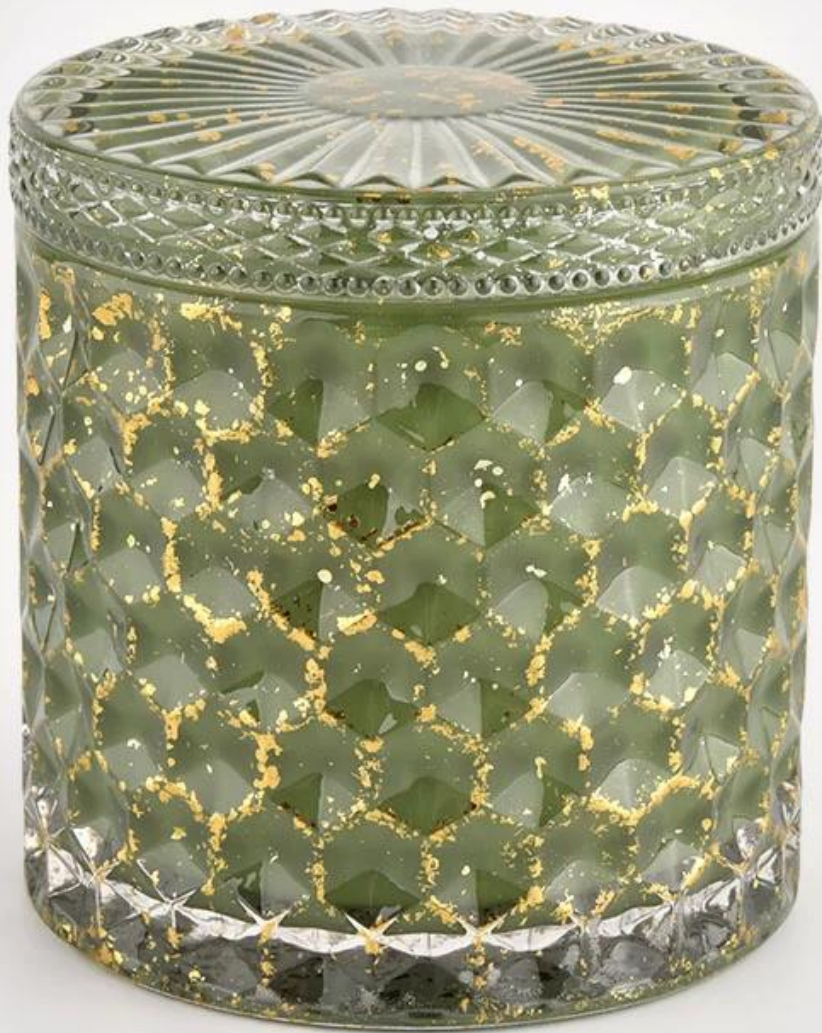

<p>SGHL21112603</p>	<p>SGHL21112603 99 99 90 440 525</p>
<p></p>	<p></p>
<p></p>	<p>35</p>
<p></p>	<p>T/T 30% B/L</p>
<p></p>	<p></p>
<p></p>	<p></p>

WIDE RANGE OF APPLICATION

Suitable for: home life/coffee shop/restaurant/wedding/party/Christmas etc