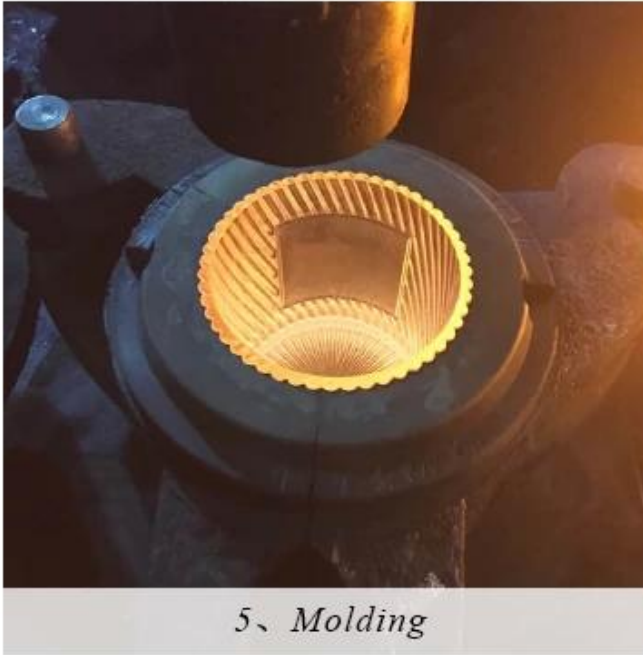

FACTORY

There are about 20000 square meters in our factory which was built in 1992 year; Superior quality and high efficiency can be guaranteed.

PROCESS CRAFTS

1、 Raw Material

2、 Melting

4、 Filling

3、 Cutting