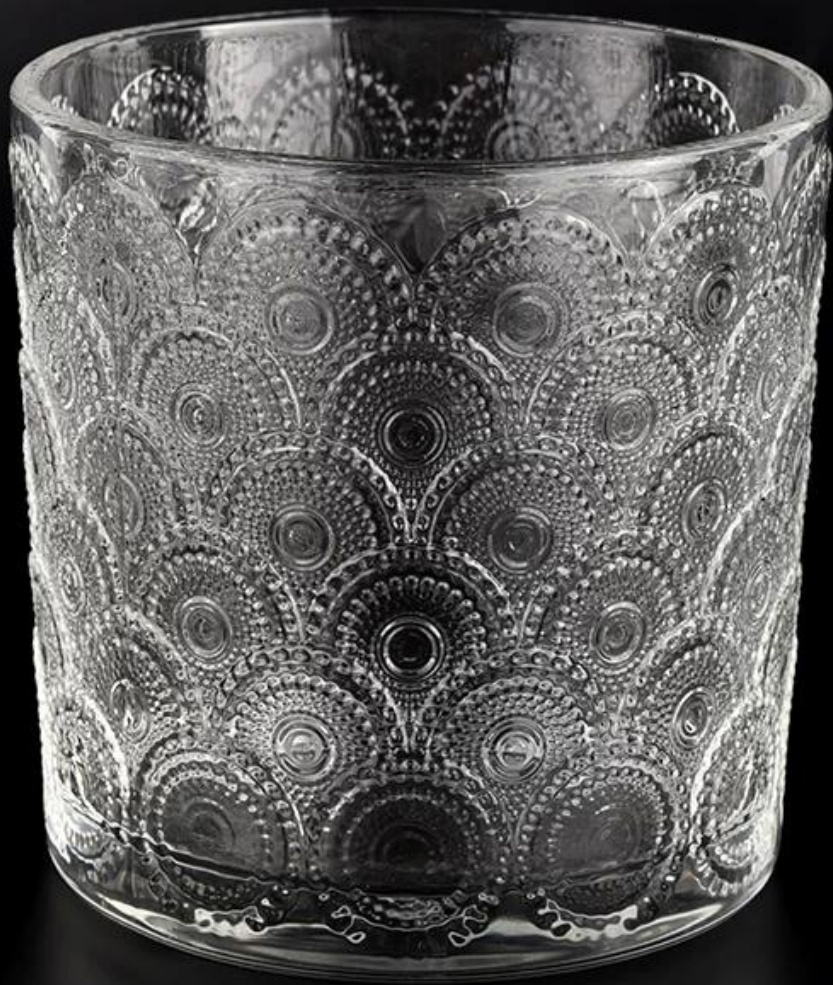

<p>SGKY22040807</p>	<p>SGKY22040807 117 117 118 735 856</p>
<p></p>	<p></p>
<p></p>	<p>35</p>
<p></p>	<p>T/T 30% B/L</p>
<p></p>	<p></p>
<p></p>	<p></p>

WIDE RANGE OF APPLICATION

Suitable for: home life/coffee shop/restaurant/wedding/party/Christmas etc