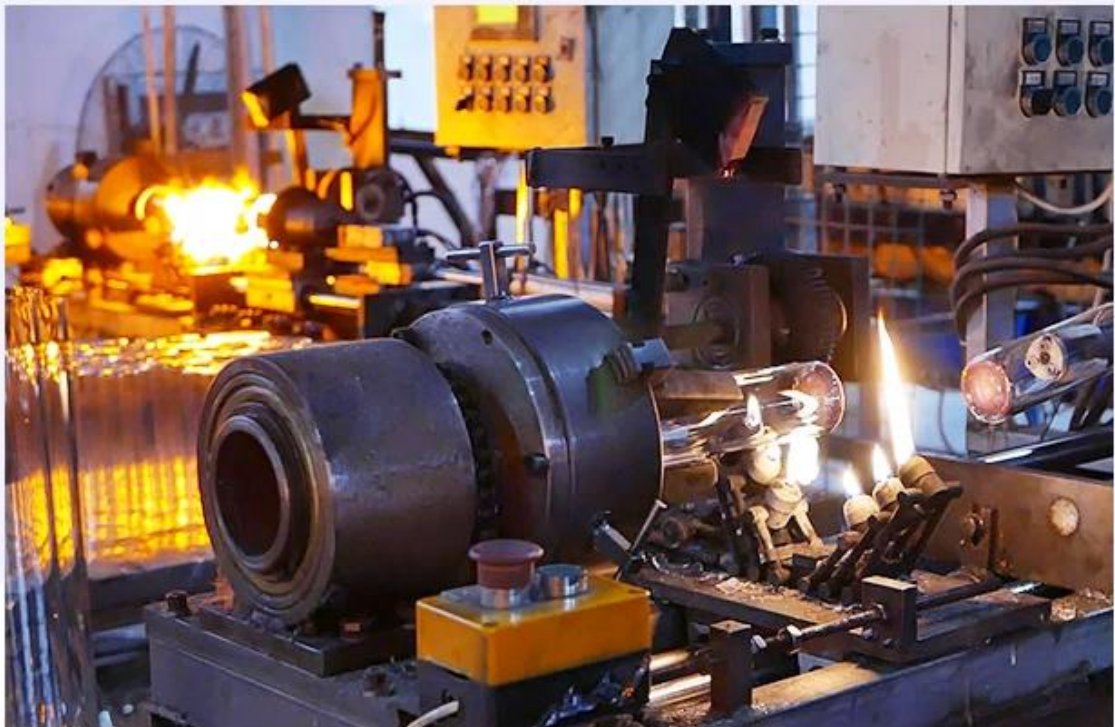

# FACTORY

There are about 20000 square meters in our factory which was built in 1992 year; Superior quality and high efficiency can be guaranteed.