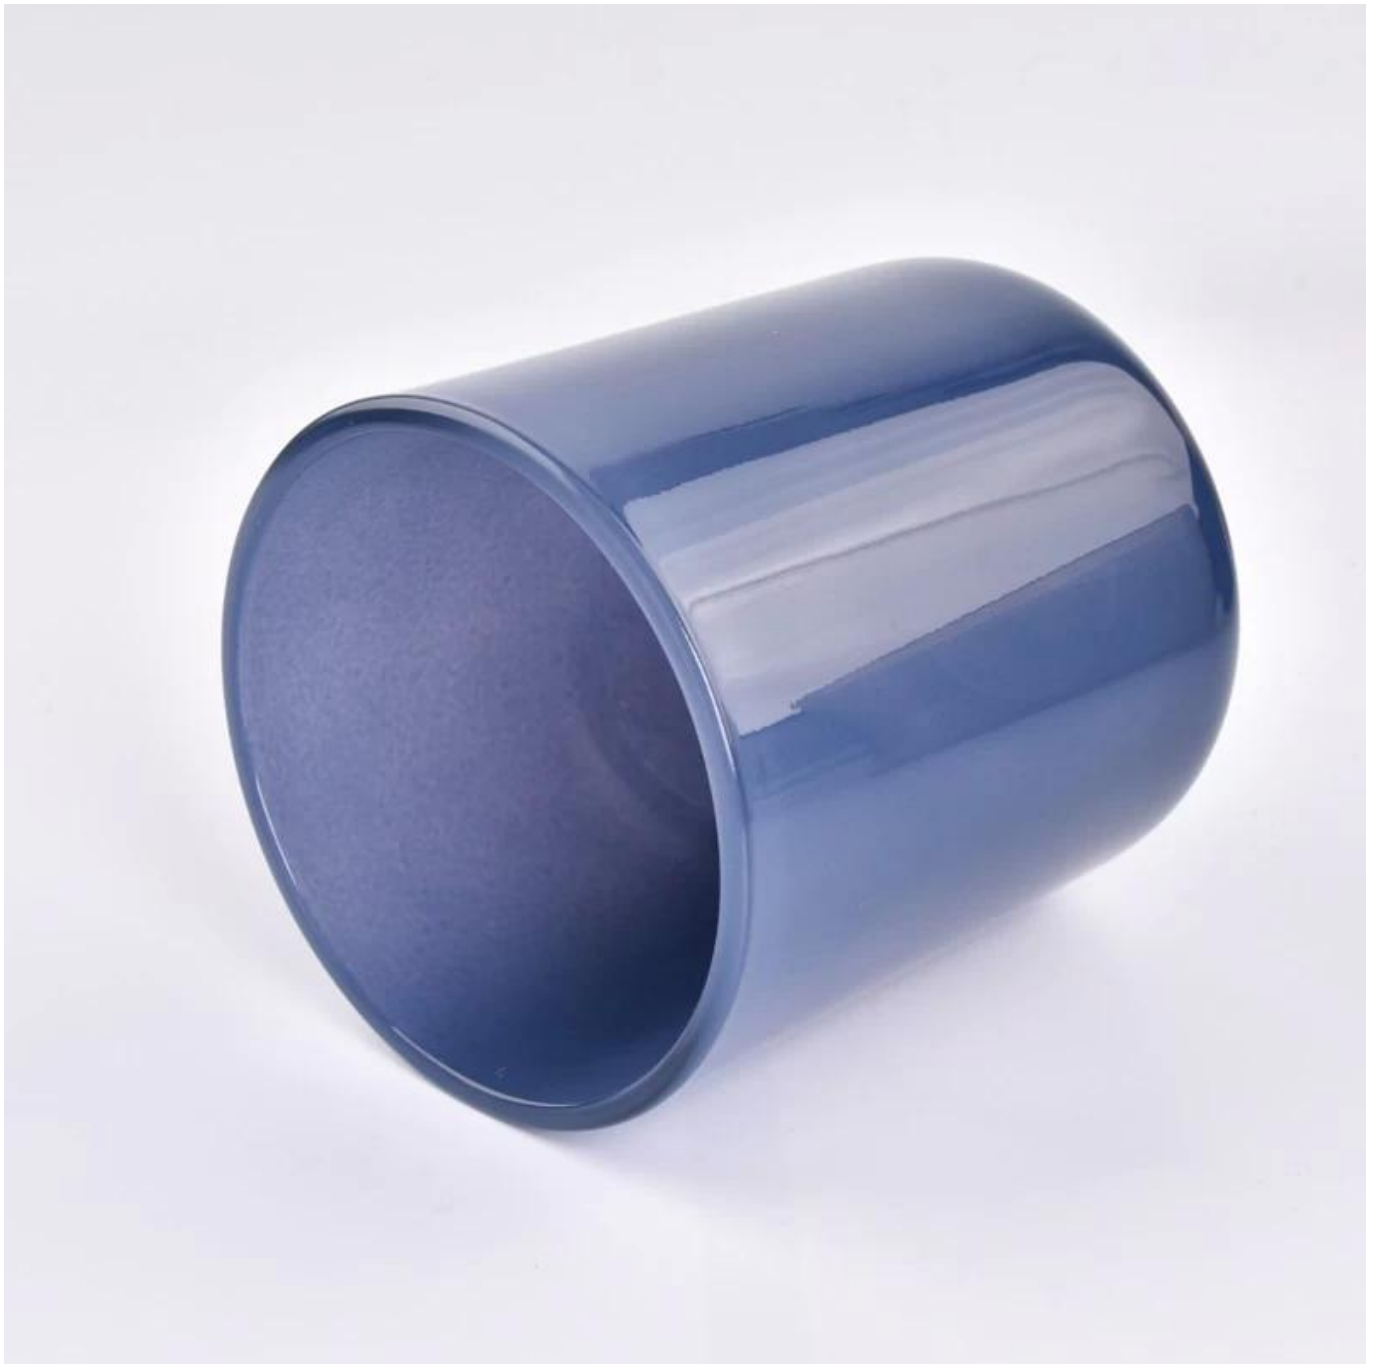

een pure and fresh
ry style to live in

CEN

COVERING
COMMUTE

De

It is a simple, elegant design that can be used for a variety of beverages. The blue color is a classic choice for a tumbler, and the cylindrical shape is both functional and stylish. The glass is made of high-quality material and is designed to last for many years.

The blue color is a classic choice for a tumbler, and the cylindrical shape is both functional and stylish. The glass is made of high-quality material and is designed to last for many years. It is a simple, elegant design that can be used for a variety of beverages.

It is a simple, elegant design that can be used for a variety of beverages. The blue color is a classic choice for a tumbler, and the cylindrical shape is both functional and stylish. The glass is made of high-quality material and is designed to last for many years. It is a simple, elegant design that can be used for a variety of beverages. DIY projects are a great way to create unique and personalized items for your home or office.