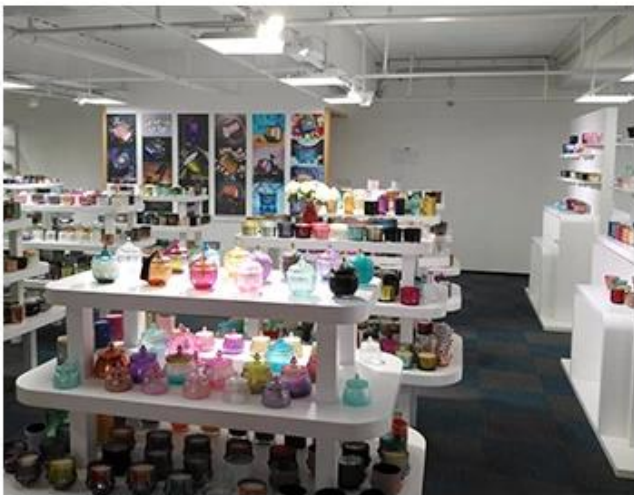

SAMPLE ROOM

There are more than 5000 products in
sample room of Sunny Glassware
for your reference. No second Co. in China!

Factory Show

我们公司拥有专业的研发团队，专注于玻璃器皿的研发和生产，拥有完善的质量管理体系和先进的生产设备。我们提供定制化的产品和服务，满足不同客户的需求。如有任何疑问，请随时联系我们：info@sunnyglassware.com