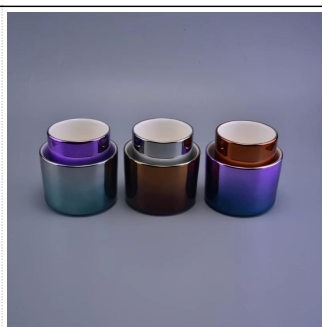

[Similar Products Link](#)

Office & Sample Room

Our office & sample room is a modern, well-equipped facility. We have a range of glassware, including beakers, flasks, and test tubes, all available in a variety of sizes and colors. The room is also equipped with a range of laboratory equipment, including a fume hood, a balance, and a pH meter. We have a large number of sample bottles, and we are able to provide a wide range of services, including sample analysis, storage, and distribution. Our facilities are clean, safe, and secure, and we are committed to providing a high-quality service to our customers. We have a range of products, including glassware, laboratory equipment, and sample bottles, all available in a variety of sizes and colors. We have a large number of sample bottles, and we are able to provide a wide range of services, including sample analysis, storage, and distribution. Our facilities are clean, safe, and secure, and we are committed to providing a high-quality service to our customers.