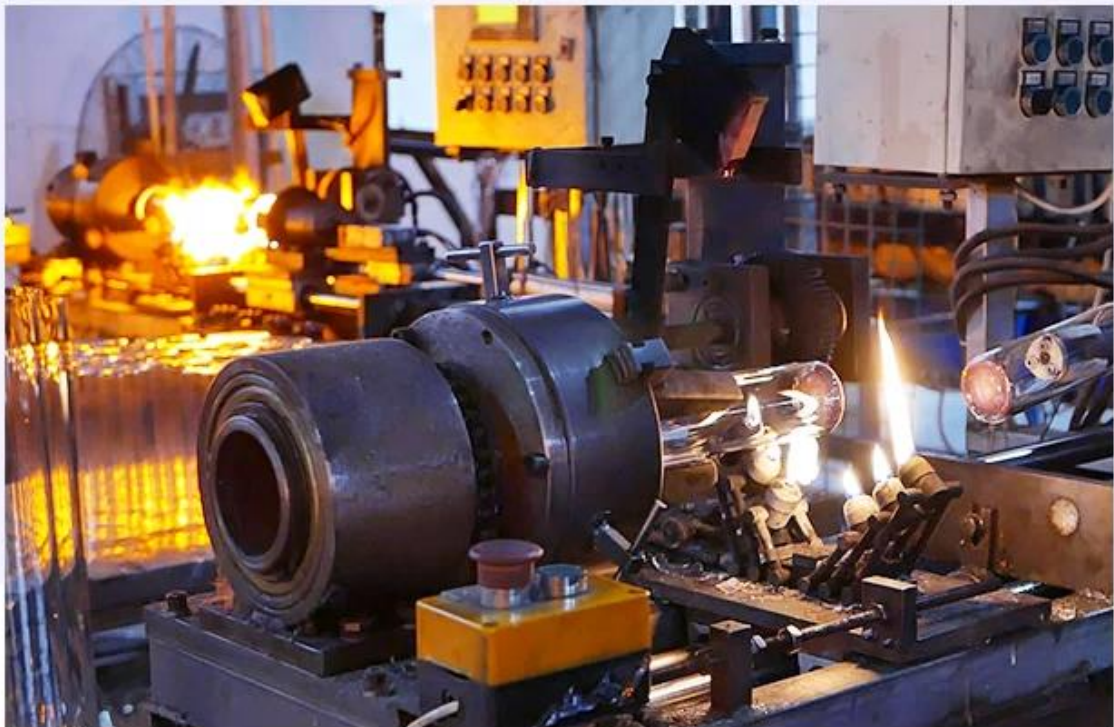

FACTORY

There are about 20000 square meters in our factory which was built in 1992 year; Superior quality and high efficiency can be guaranteed.

PROCESS CRAFTS

1、 Raw Material

2、 Melting

4、 Filling

3、 Cutting