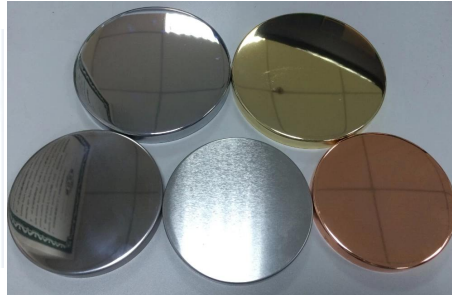

More Product Pictures

Съответстващи аксесоари:

На склад стъклария

	SGGOHP19.1914 Dia.:96mm H:125mm	Sample available delivery time:7days	2000pcs In stock
	SGHPG816.3106 52x60x151 max dia for bowl: 62.9mm 170ml 200g MACHINE MAKE	Sample available delivery time:7days	2000pcs In stock
	G051.4823 81x84x211 max dia for bowl: 107.9mm 643ml 252g MACHINE MAKE	Sample available delivery time:7days	2000pcs In stock
	G051.1873 45X70X230 max dia for bowl: 55.6mm 252ml 242g MACHINE MAKE	Sample available delivery time:7days	2000pcs In stock