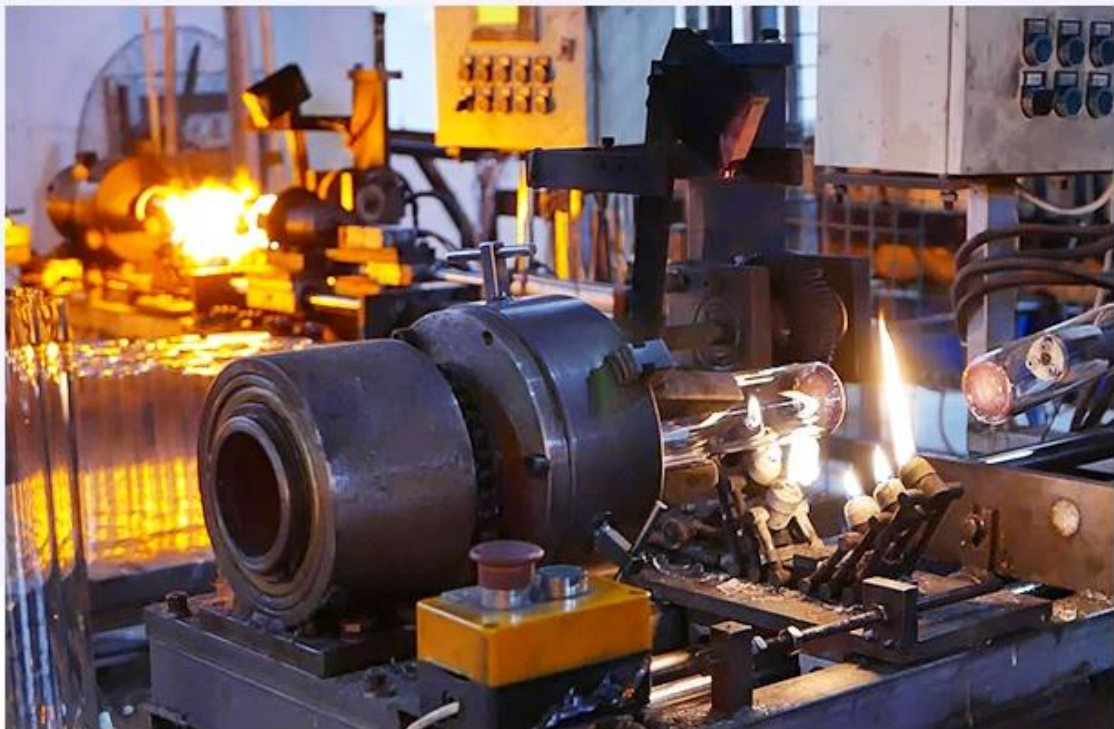

CHRISTMAS ETC

Фабрично шоу

FACTORY

There are about 20000 square meters in our factory which was built in 1992 year; Superior quality and high efficiency can be guaranteed.

Процесни занаяти

PROCESS CRAFTS

1、 Raw Material