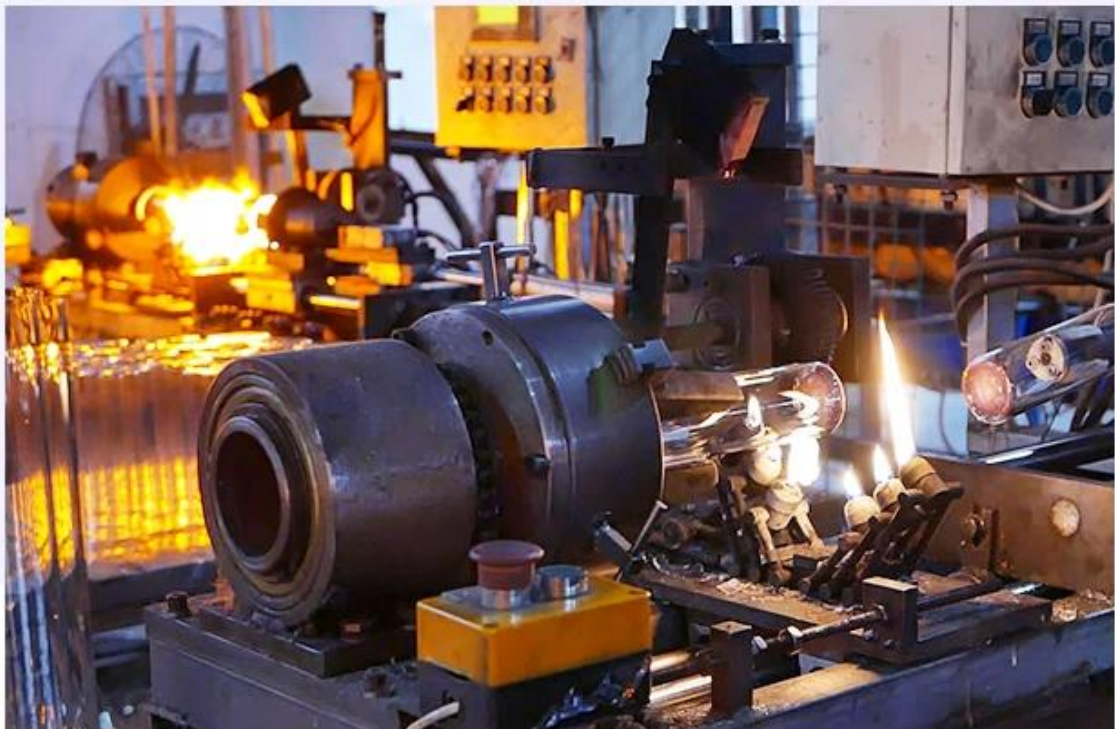

CHRISTMAS ETC

Фабрично шоу

FACTORY

There are about 20000 square meters in our factory which was built in 1992 year; Superior quality and high efficiency can be guaranteed.

Процесни занаяти

PROCESS CRAFTS

1、 Raw Material