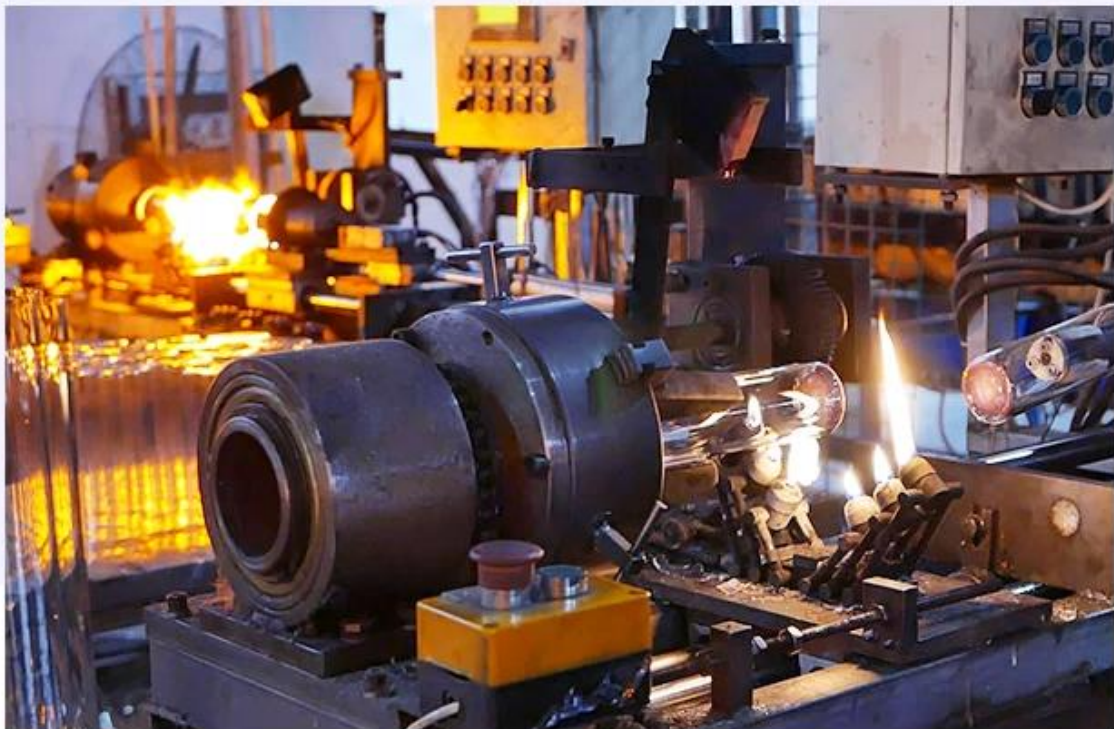

FACTORY

There are about 20000 square meters in our factory which was built in 1992 year; Superior quality and high efficiency can be guaranteed.

Процесни занаяти

PROCESS CRAFTS

1、 Raw Material

2、 Melting

4、 Filling