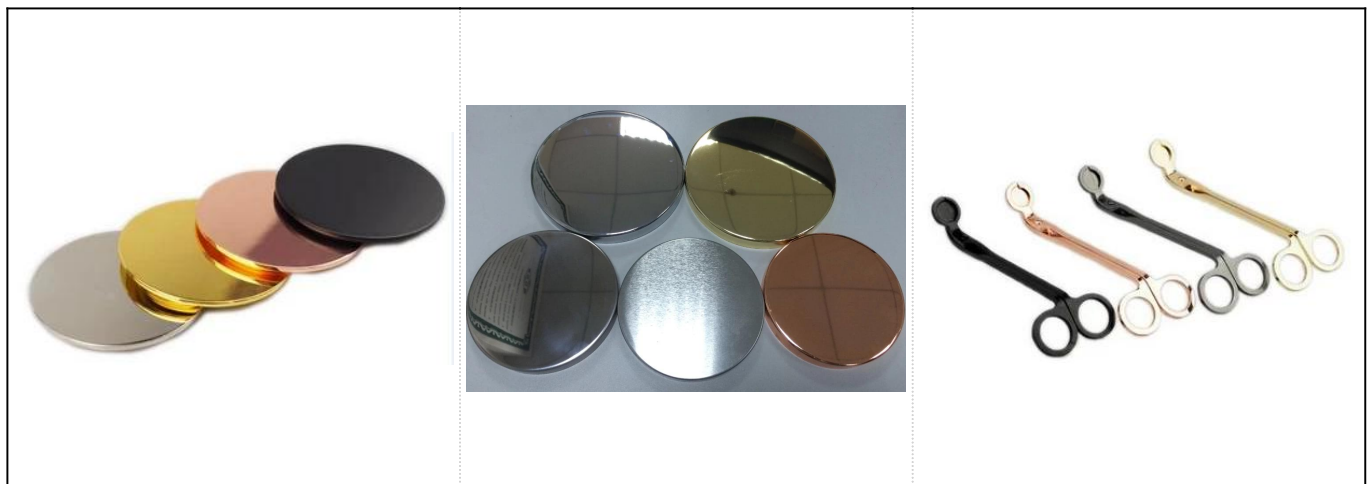

Regular hot sale items					
SGR8080		Dia:80mm Height:54mm Capacity:290ml/ 10oz	SGR135 5		Dia:135mm Height:54mm Capacity:470ml/ 16oz
SGQH150 10808		Dia:128mm Height: 63mm Capacity:560ml/ 19oz	SGMSL1 5110302		Dia: 132mm Height: 58mm Capacity: 280ml/ 9.5oz
SGQH150 10805		Dia:61mm Height:37mm Capacity:120ml/ 4oz	SGQH15 010804		Dia:83mm Height:44mm Capacity:210ml/ 7.1oz

Акcesoари за мач:

Office & Sample Room

Sunny Glassware е водещ доставчик на свещници в Китай от 1992 г., нашите стъклени / керамични / бетонни свещи и т.н. и съчетани акcesoари