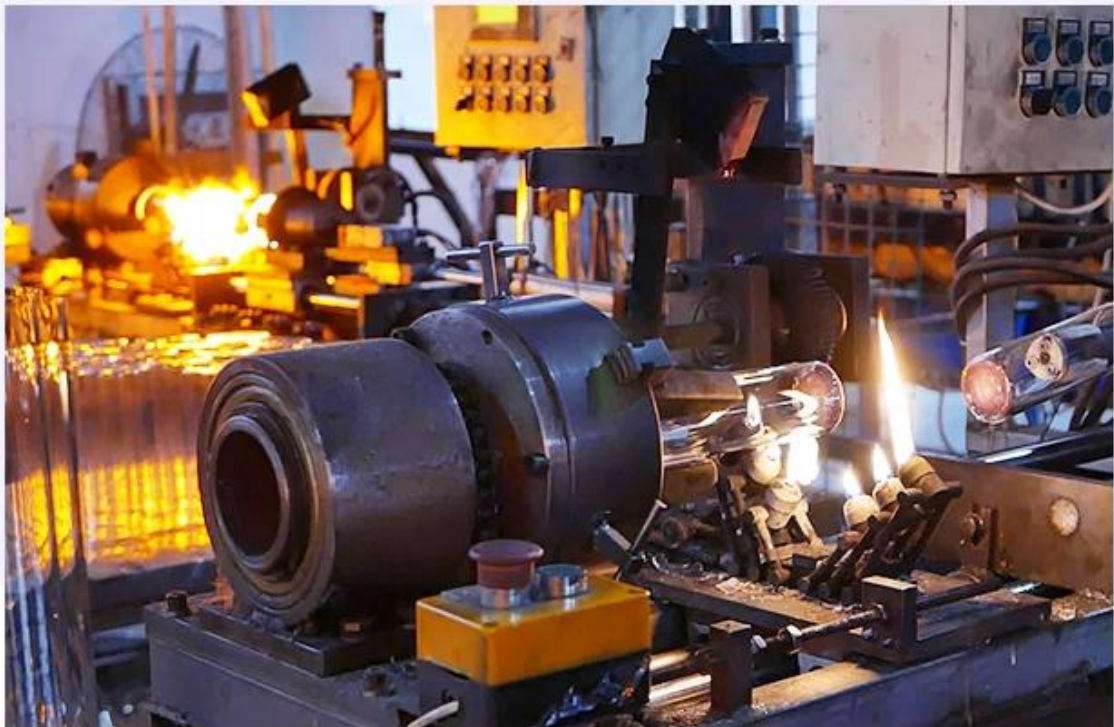

CHRISTMAS ETC

Фабрично шоу

FACTORY

There are about 20000 square meters in our factory which was built in 1992 year; Superior quality and high efficiency can be guaranteed.

Процесни занаяти

PROCESS CRAFTS

1、 Raw Material