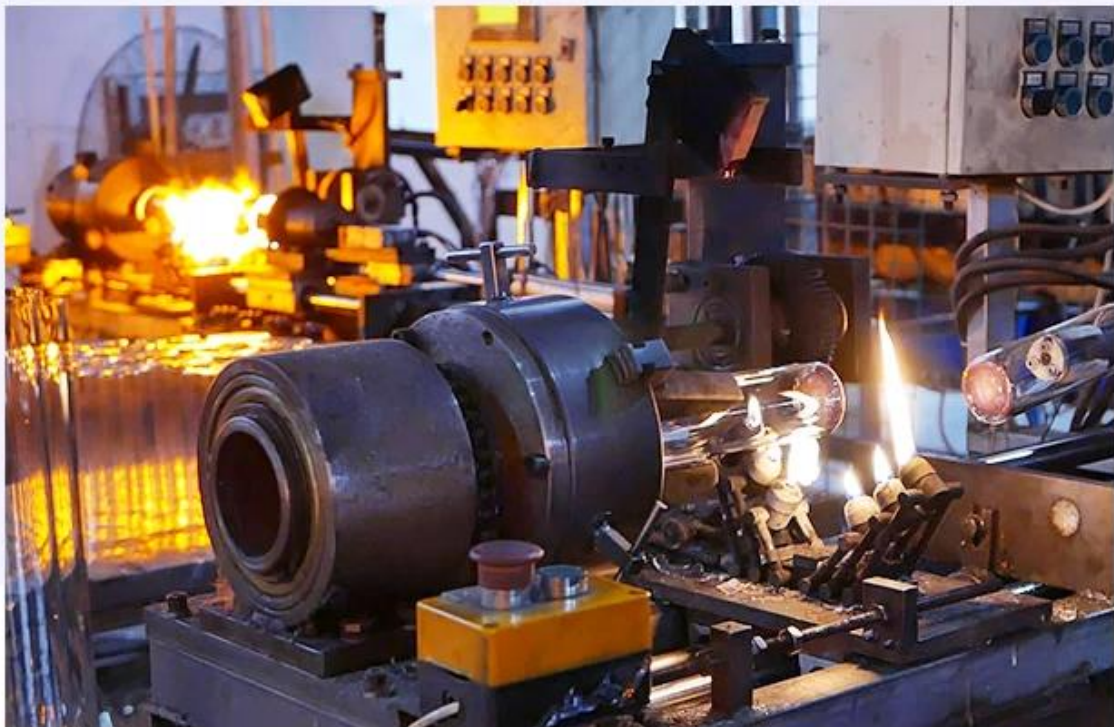

CHRISTMAS ETC

Фабрично шоу

FACTORY

There are about 20000 square meters in our factory which was built in 1992 year; Superior quality and high efficiency can be guaranteed.

Процесни занаяти

PROCESS CRAFTS

1、 Raw Material