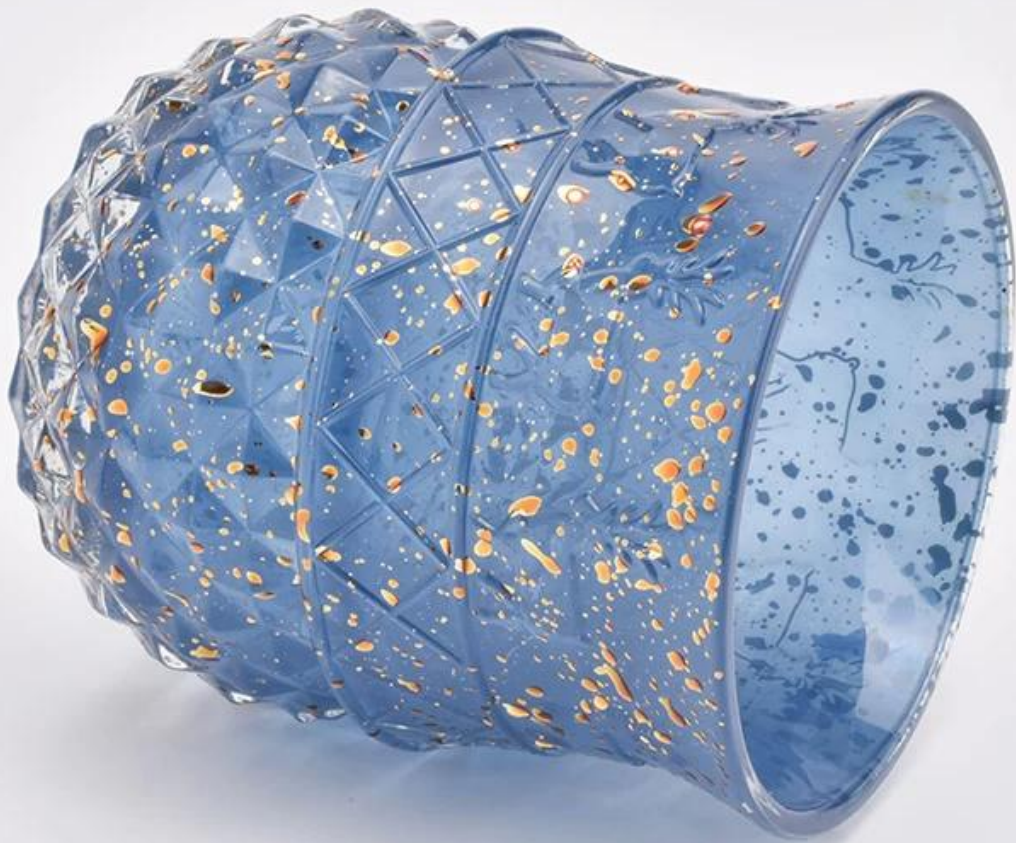

350ml

1. 26

2. Sunny Glassware 80

3.

Product Details

SGHY19061213	
	1. 5 2. 15
	4 48
	500,000 1,000,000
	35
	T / T 30 B / L
	1. 2. 3. ASTM
	1. 2. 3. 4. 5.

Office & Sample Room

Who We Are