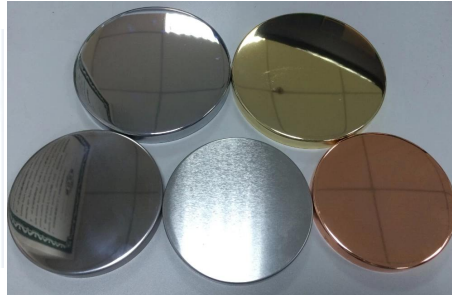

*□□□□□□□□□□

□□□

3000

More Product Pictures

□□□□

	SGGOHP19.1914 Dia.:96mm H:125mm	Sample available delivery time:7days	2000pcs In stock
	SGHPG816.3106 52x60x151 max dia for bowl: 62.9mm 170ml 200g MACHINE MAKE	Sample available delivery time:7days	2000pcs In stock
	G051.4823 81x84x211 max dia for bowl: 107.9mm 643ml 252g MACHINE MAKE	Sample available delivery time:7days	2000pcs In stock
	G051.1873 45X70X230 max dia for bowl: 55.6mm 252ml 242g MACHINE MAKE	Sample available delivery time:7days	2000pcs In stock

In stock now			
SGJD8090		TOP: 80mm HEIGHT: 90mm CAPACITY: 300ml	1K MOQ
SGJD88100		TOP: 88mm HEIGHT: 100mm CAPACITY: 400ml WEIGHT: 340g	1K MOQ
SGJB7080		TOP: 70mm BOTTOM: 64mm HEIGHT: 84mm CAPACITY: 220ml WEIGHT: 200g	1K MOQ

Item No: SJSD12183
 Top diameter: 63mm
 Bottom diameter: 63mm
 Height: 138mm
 Weight: 220g
 Capacity: 330ml
 In stock

Office & Sample Room

1992 Sunny Glassware
24
AQL

- >
- >
- >
- >
- > 15
- > QC 10 AQL
- > 7
- > ASTM 100