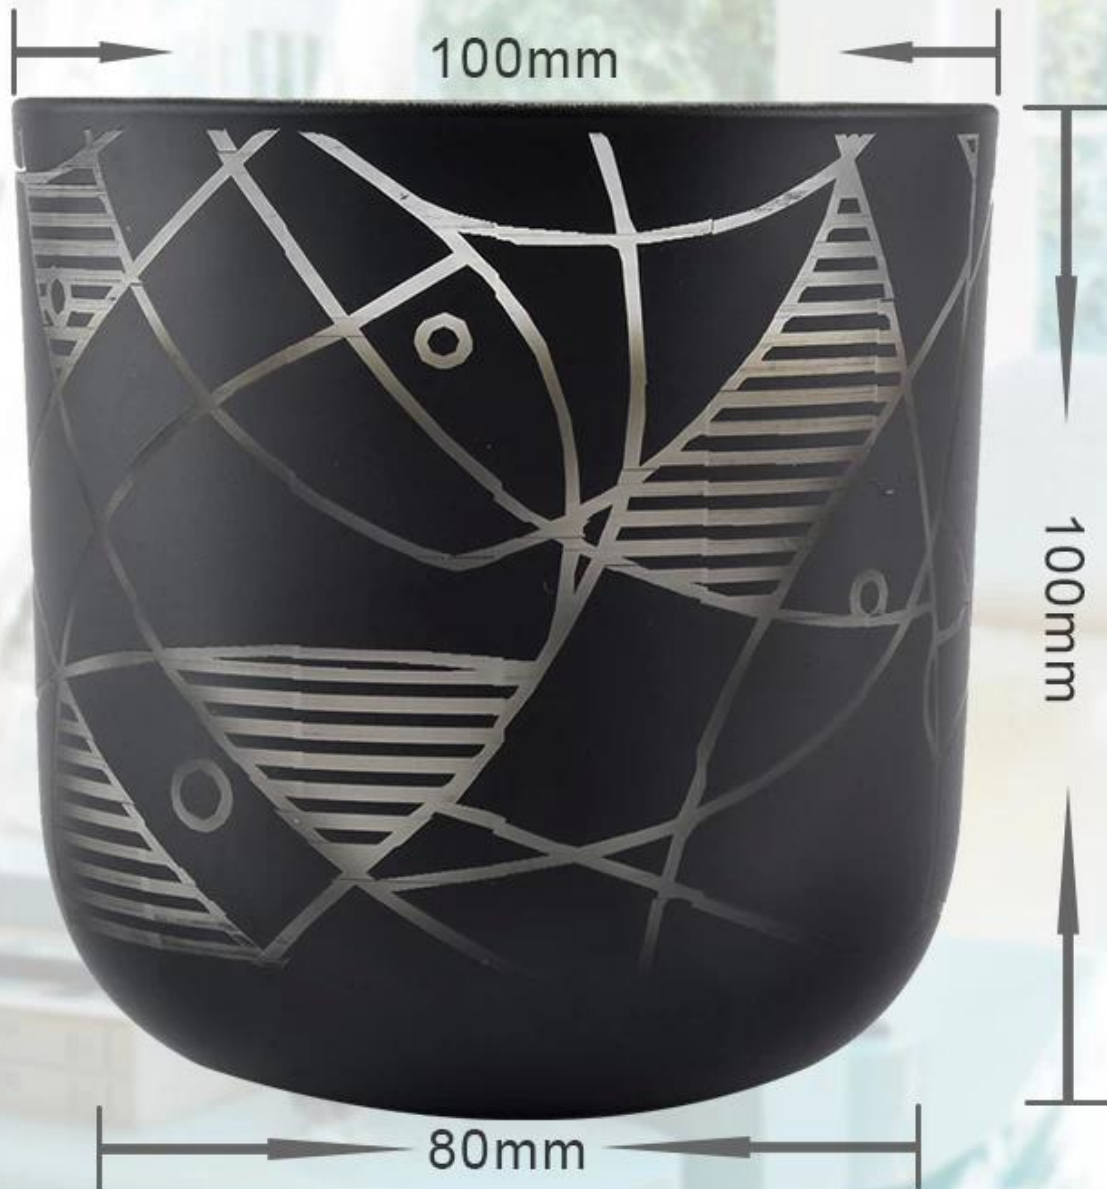

S... Unny GrouP. 26 30

F 10 Sunny GlassWare 8 0

We

SUnyny Glassware

P□□□□

480ml 17□□□□□□□□□□□□□□□□

PRODUCT INFORMATION

Classical round bottom glass candle jars, can hold 13oz wax ,
perfect size for home decoration.

Sample Room

Exhibition

COMPANY SHOW

Company

Design Team

GLASS CANDLE JAR

Classical round bottom glass candle jars,
can hold 13oz wax , perfect size for home decoration.

Weight:468g

Capacity:480ml

SGRC191010

DESIGN

Classical round bottom glass candle jars, can hold 13oz wax , perfect size for home decoration.

This design using simple glass candle jar with classical black artwork, new processing technology in traditional glass candle jar make this item meaningful