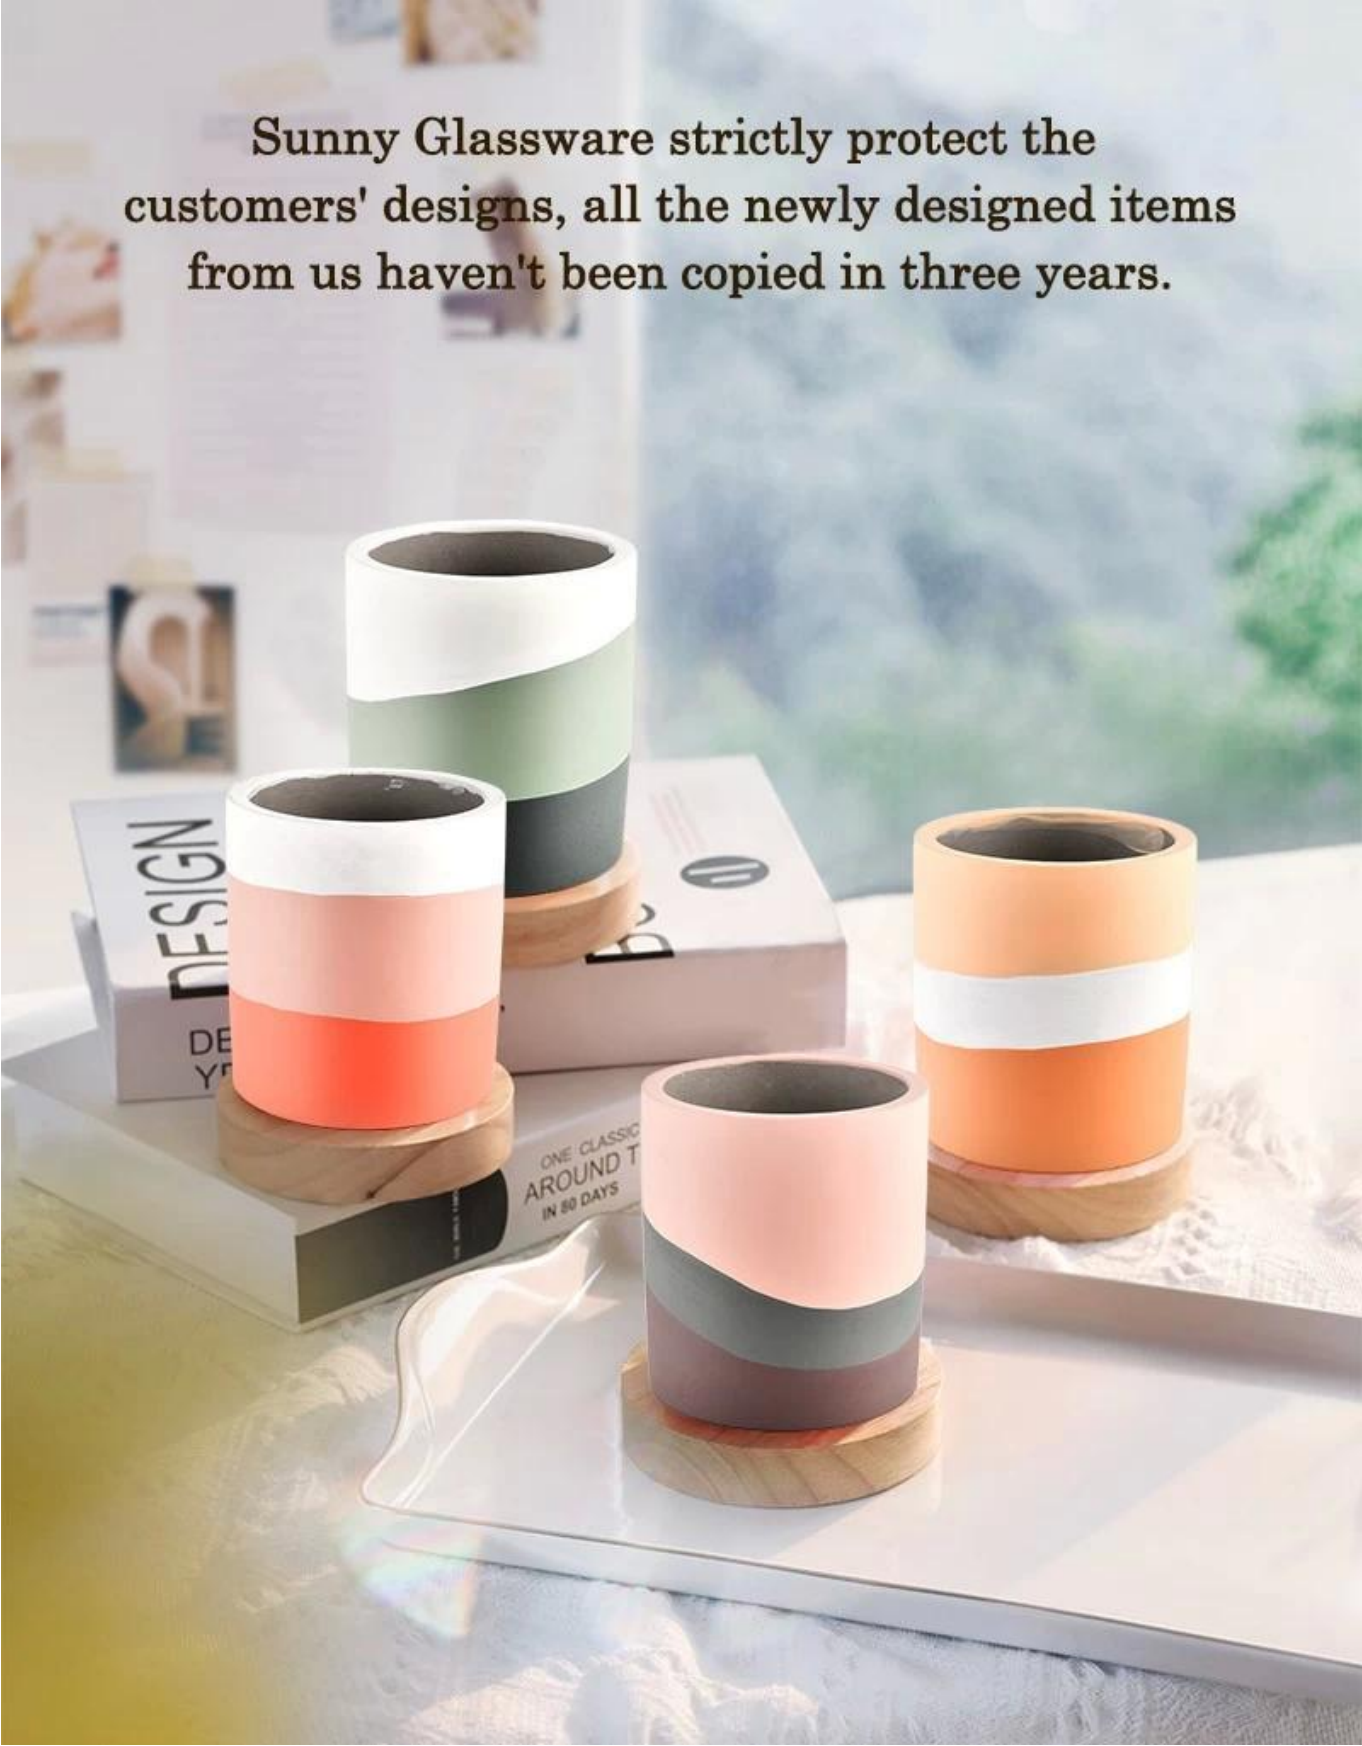

Sunny Glassware strictly protect the customers' designs, all the newly designed items from us haven't been copied in three years.

WIDE RANGE OF APPLICATION

Suitable for: home life/coffee shop/restaurant/wedding/party/Christmas etc