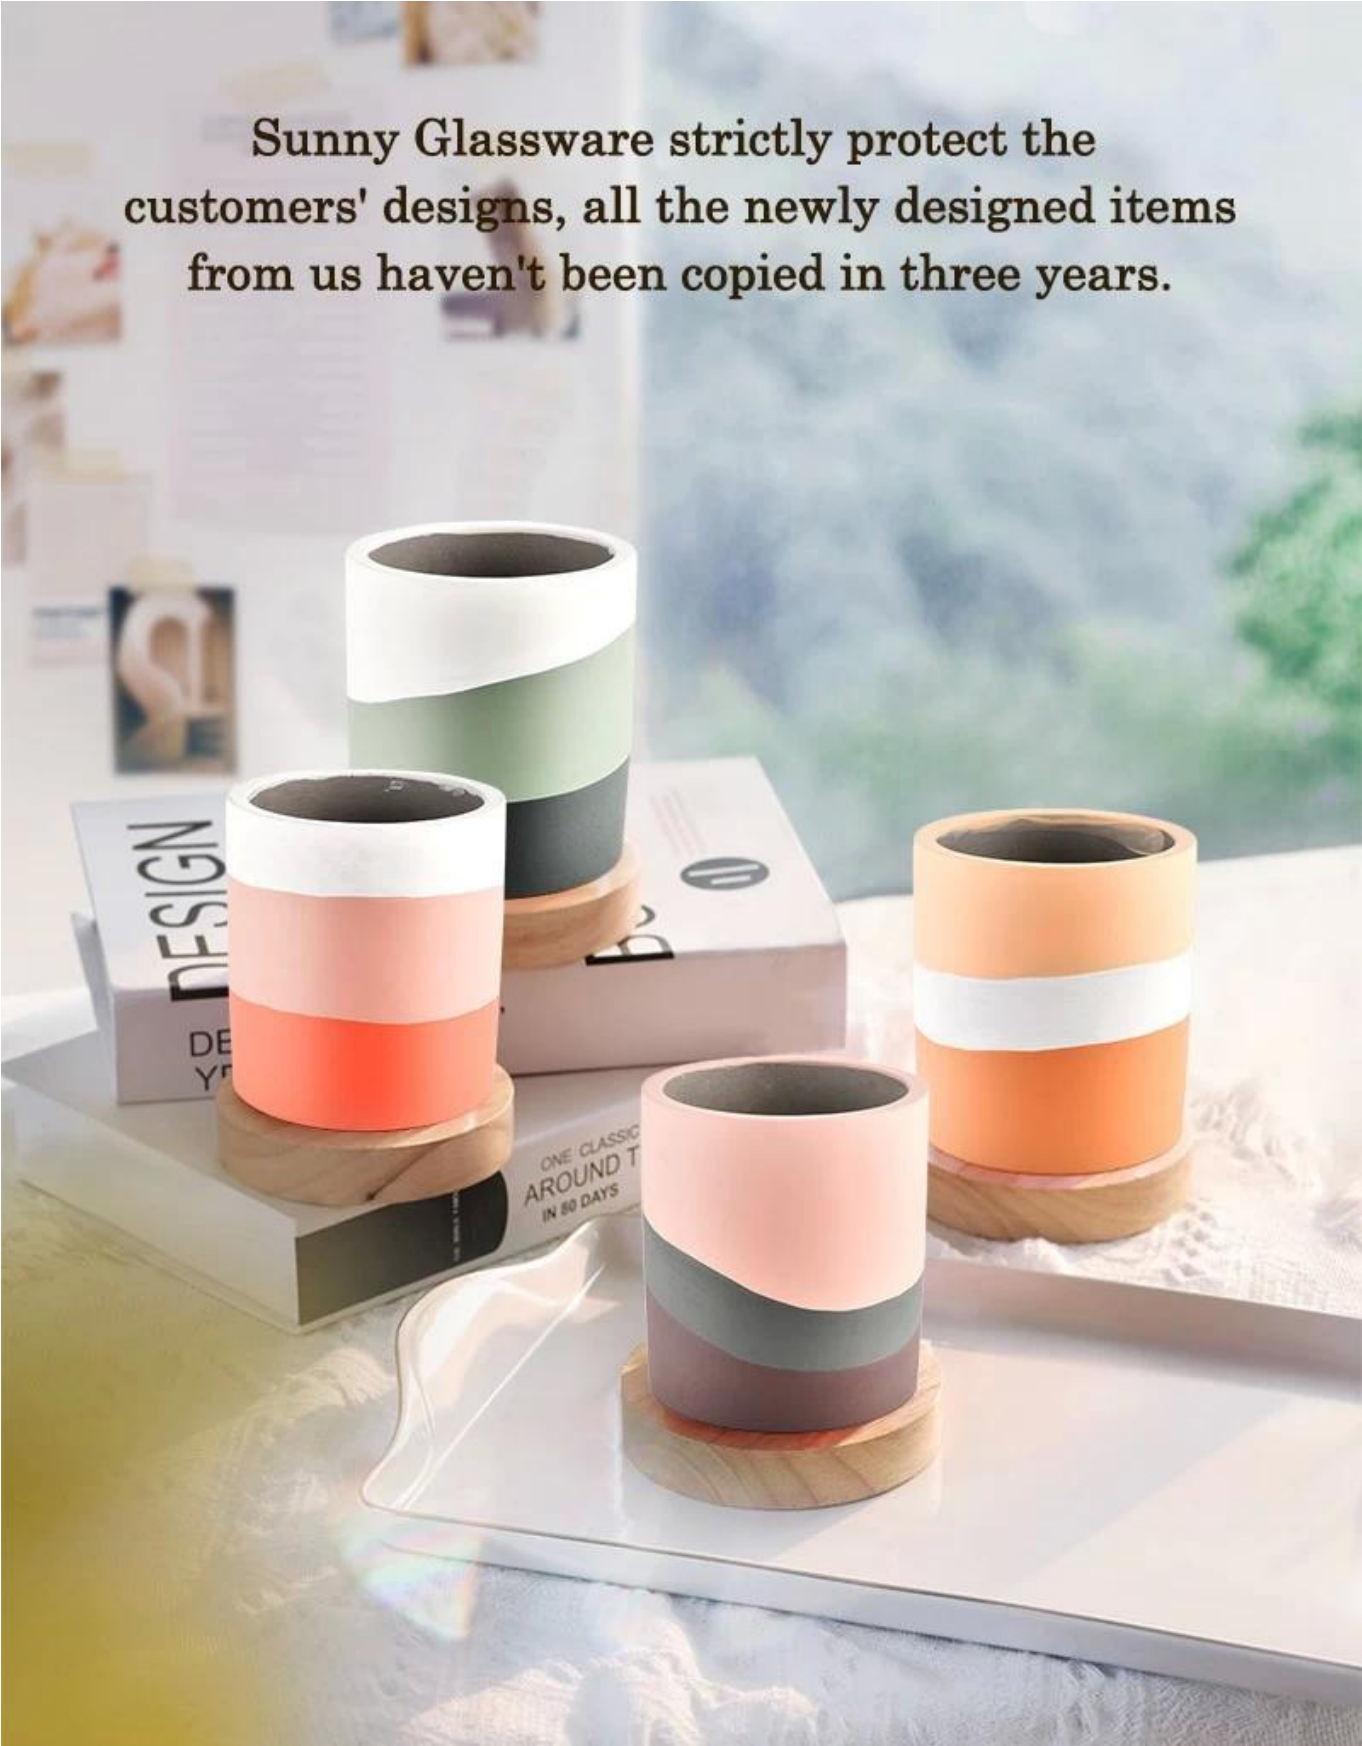

Sunny Glassware strictly protect the customers' designs, all the newly designed items from us haven't been copied in three years.

WIDE RANGE OF APPLICATION

Suitable for: home life/coffee shop/restaurant/wedding/party/Christmas etc