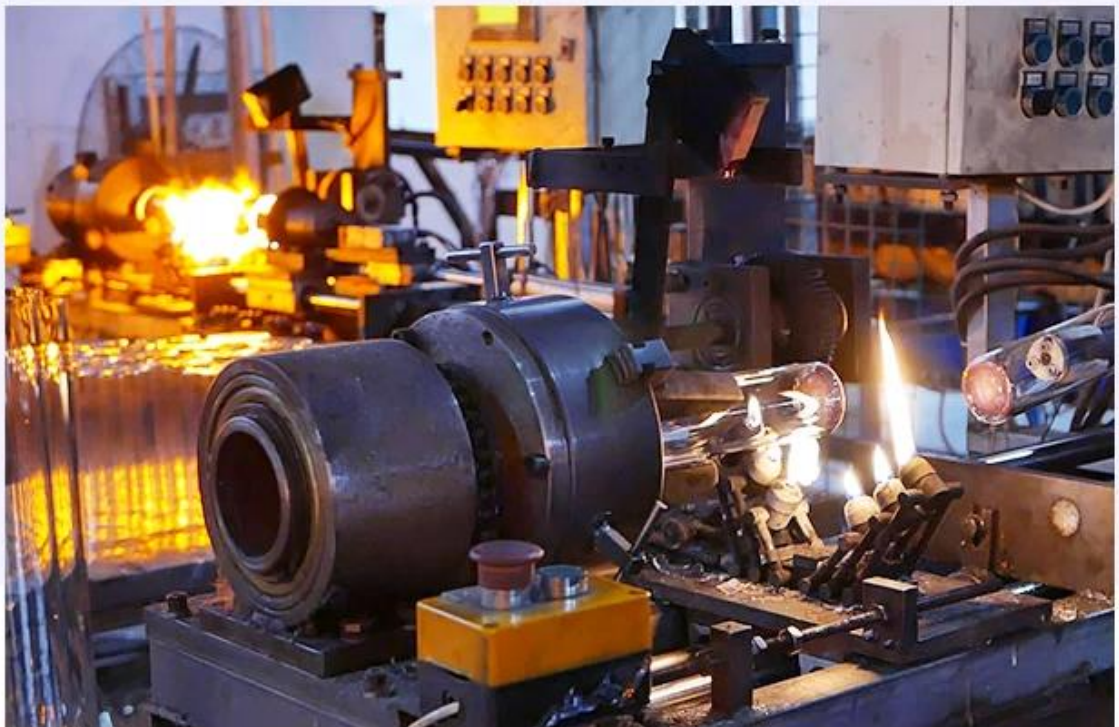

# FACTORY

There are about 20000 square meters in our factory which was built in 1992 year; Superior quality and high efficiency can be guaranteed.

---