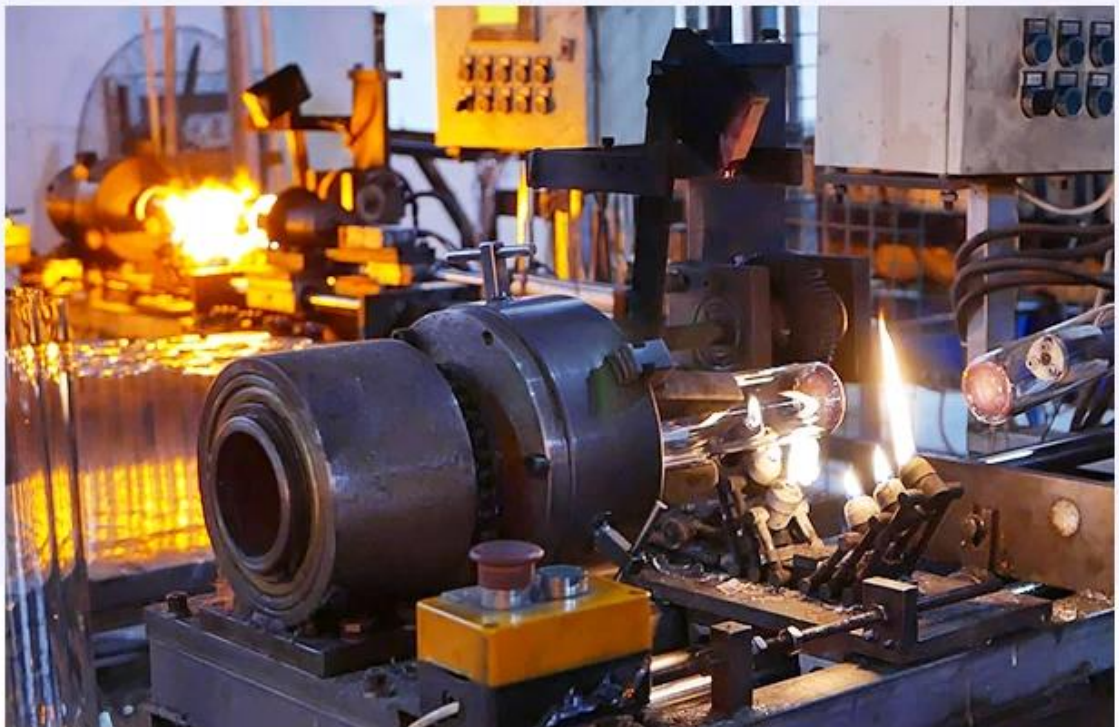

There are about 20000 square meters in our factory which was built in 1992 year; Superior quality and high efficiency can be guaranteed.

PROCESS CRAFTS

1、Raw Material

2、Melting

4、Filling

3、Cutting

5、Molding