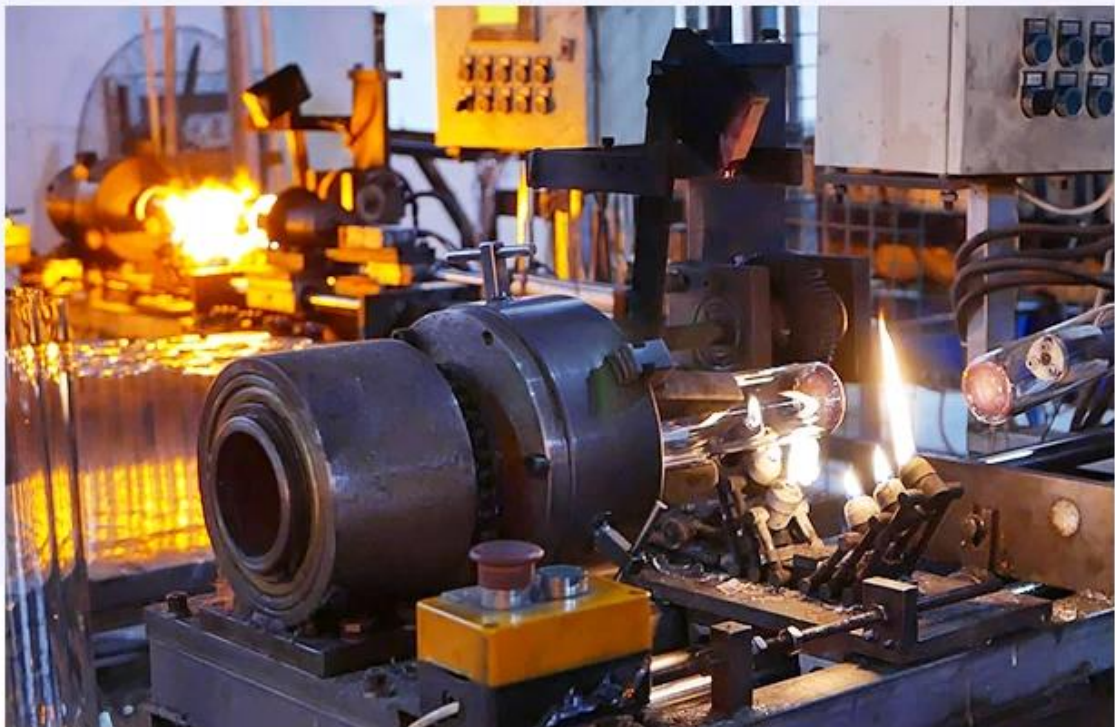

FACTORY

There are about 20000 square meters in our factory which was built in 1992 year; Superior quality and high efficiency can be guaranteed.

PROCESS CRAFTS

1、 Raw Material

2、 Melting

4、 Filling

3、 Cutting