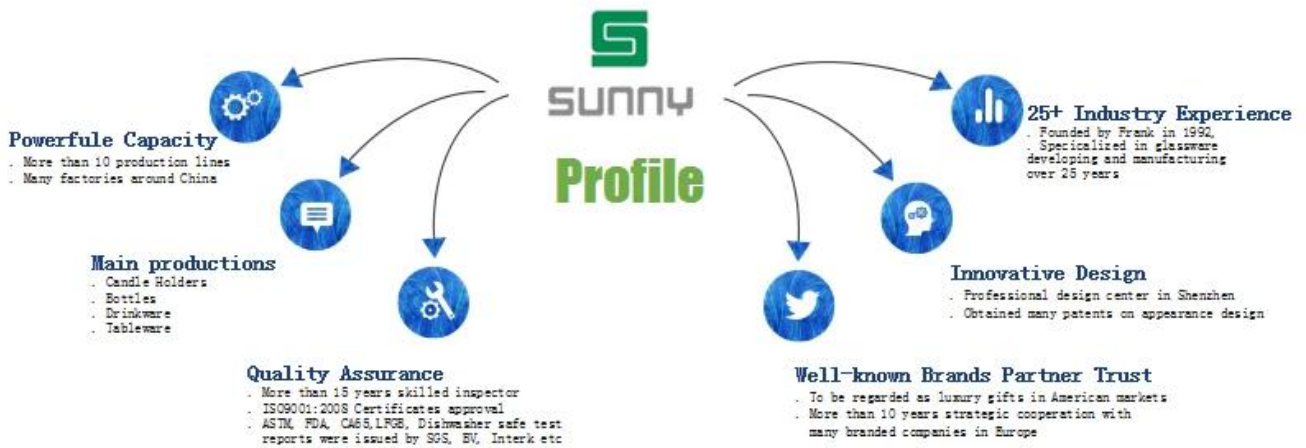

Sample Room

4,000+ Items for Choice

Shenzhen Sunny Glassware Co.,Ltd

—To be your **Reliable Supplier**

000000
 10000000000000000000000000
 200000000000000000000000
 00000000000000000000000000

0000
 1000000000
 200000000000
 00000000000000000000000000