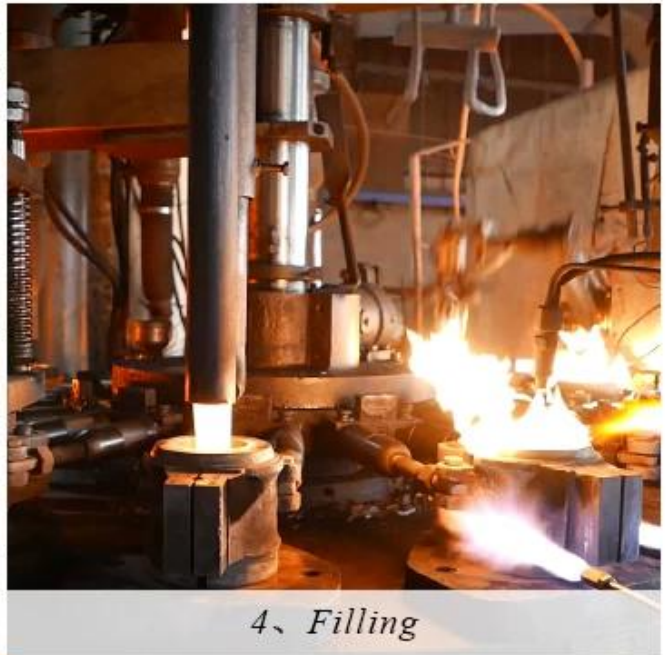

RESTAURANT

WEDDING

PARTY

CHRISTMAS ETC

FACTORY

There are about 20000 square meters in our factory which was built in 1992 year; Superior quality and high efficiency can be guaranteed.

PROCESS CRAFTS

1、 Raw Material

2、 Melting

4、 Filling

3、 Cutting

5、 Molding

6、 Polishing

7、 Annealing

8、 Inspecting

9、 Packing