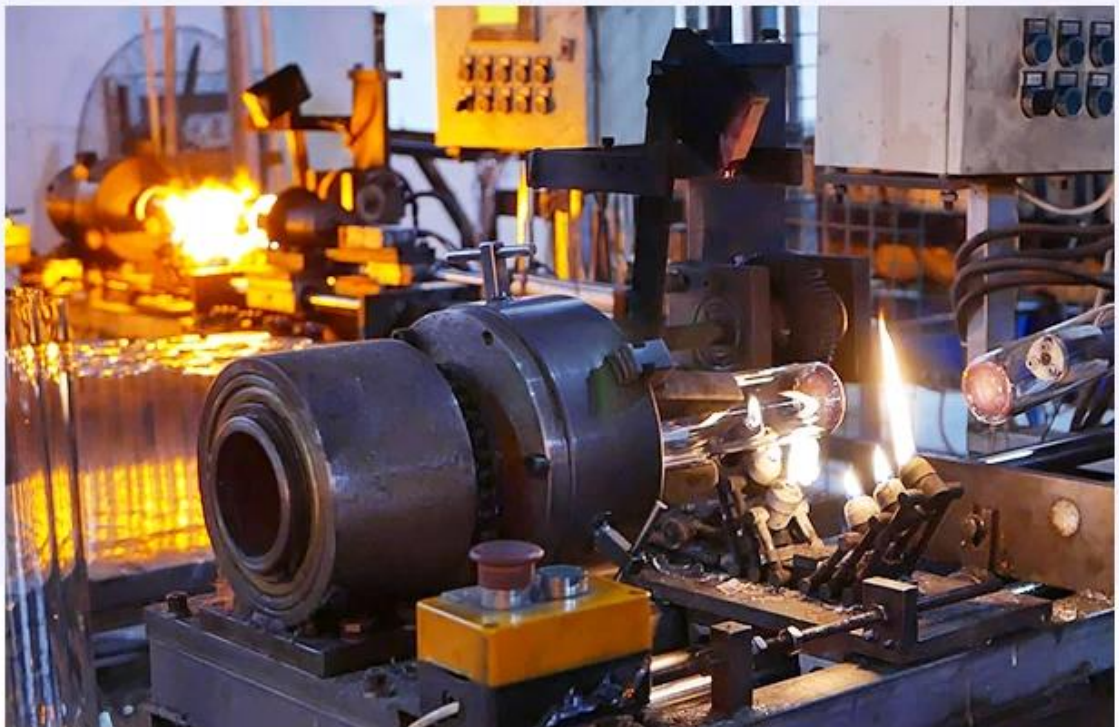

FACTORY

There are about 20000 square meters in our factory which was built in 1992 year; Superior quality and high efficiency can be guaranteed.

PROCESS CRAFTS

1、 Raw Material

2、 Melting

4、 Filling

3、 Cutting