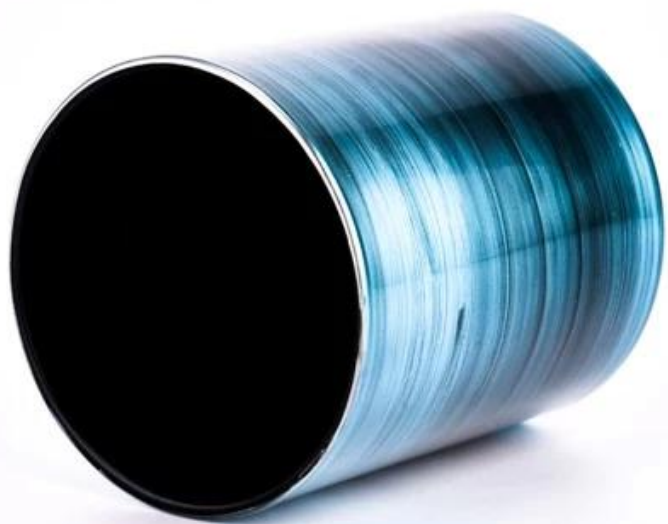

Sunny Group 28 30

Sunny Glass are 10 80% 100

W 100 100

P

10 8

ASTM

REMINDER
MOQ IS REQUIRED

Contact us for more details