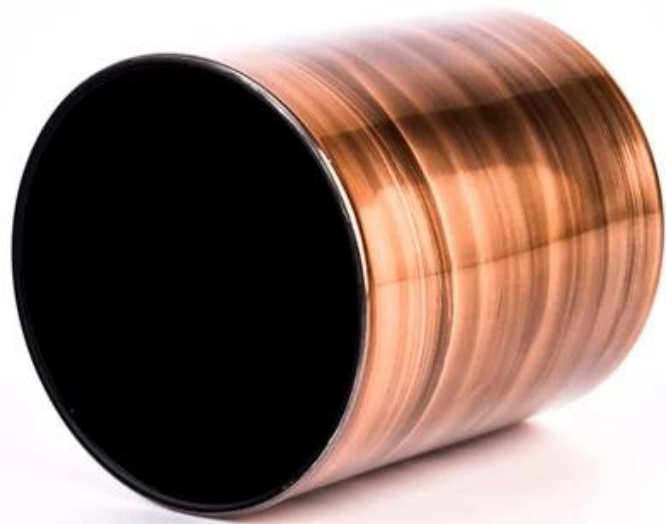

Sunny Group 28 30

Sunny Glass are 10 80% 100

W 100 100

P

10 8

ASTM

REMINDER
MOQ IS REQUIRED

Contact us for more details