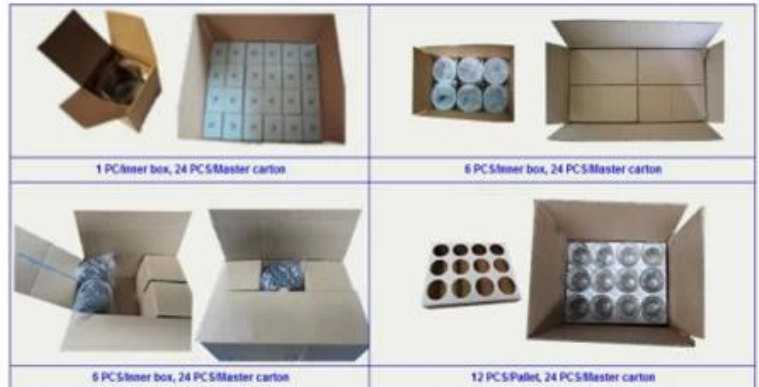

Patent č.: 201630655323.4

Factory Show

01 Factory

Surface Treatment

10+ production lines

□ Spraying

□ Engraving

□ Electroplating

□ Silk-screen

- Spraying
- Engraving
- Electroplating
- Silk-Screen

Commonly Package

- ❑ Carton
- ❑ Palletizing
- ❑ Gift box
- ❑ Normal safe export packaging

Carton

Gift Box

Pallet

Logistics Service