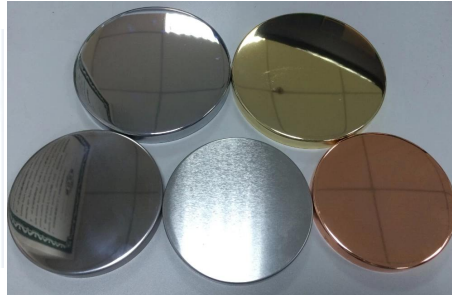

## Ve skladovém nádobí

	SGGOHP19.1914 Dia.:96mm H:125mm	Sample available delivery time:7days	2000pcs In stock
	SGHPG816.3106 52x60x151 max dia for bowl: 62.9mm 170ml 200g MACHINE MAKE	Sample available delivery time:7days	2000pcs In stock
	G051.4823 81x84x211 max dia for bowl: 107.9mm 643ml 252g MACHINE MAKE	Sample available delivery time:7days	2000pcs In stock
	G051.1873 45X70X230 max dia for bowl: 55.6mm 252ml 242g MACHINE MAKE	Sample available delivery time:7days	2000pcs In stock

In stock now			
SGJD8090		TOP: 80mm HEIGHT: 90mm CAPACITY: 300ml	1K MOQ
SGJD88100		TOP: 88mm HEIGHT: 100mm CAPACITY: 400ml WEIGHT: 340g	1K MOQ
SGJB7080		TOP: 70mm BOTTOM: 64mm HEIGHT: 84mm CAPACITY: 220ml WEIGHT: 200g	1K MOQ