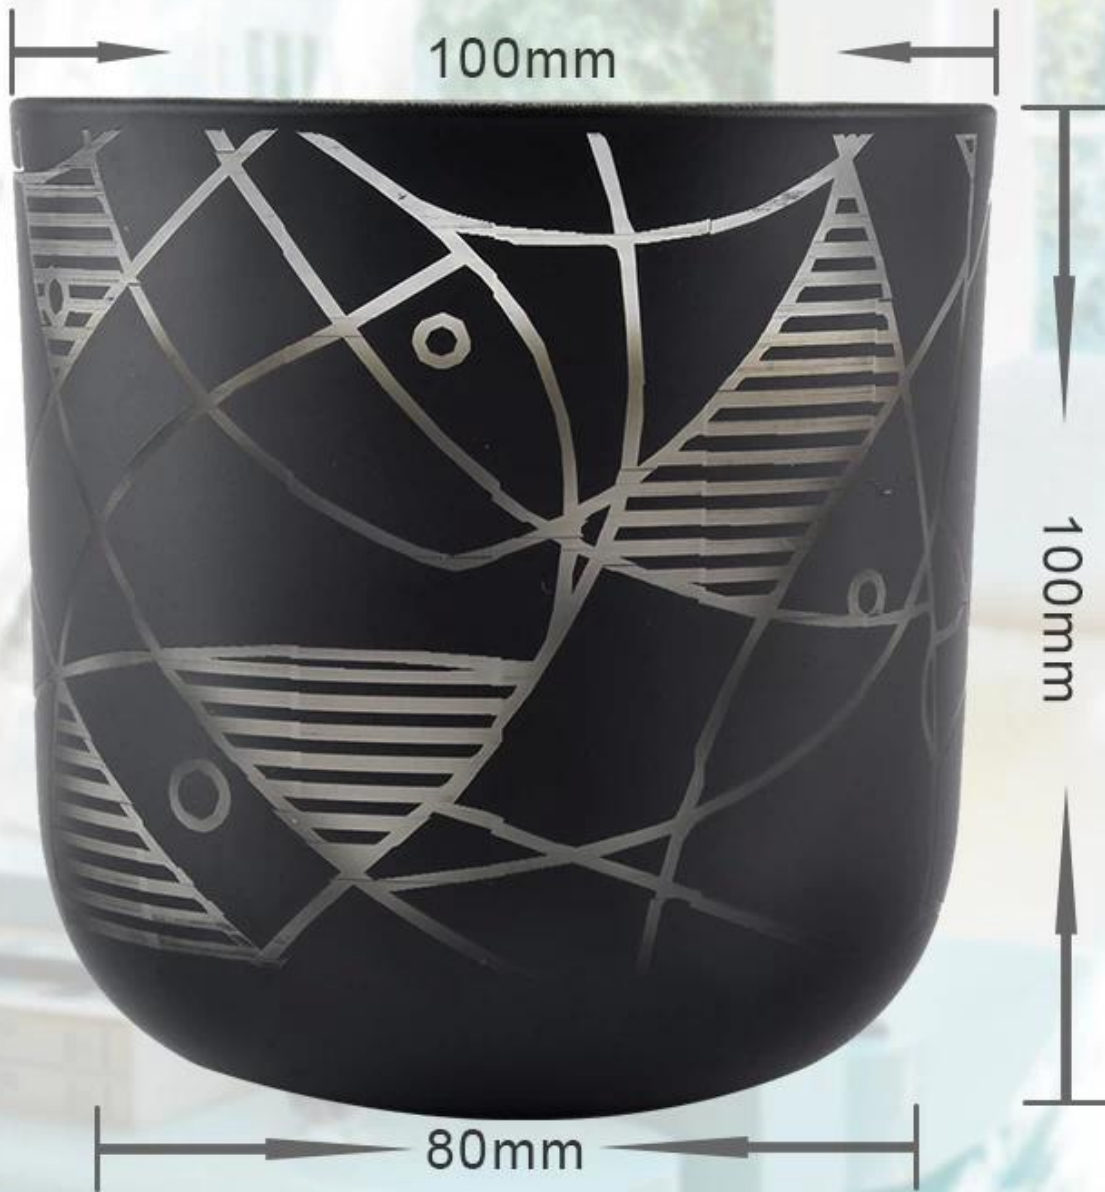

PRODUCT INFORMATION

Classical round bottom glass candle jars, can hold 13oz wax ,
perfect size for home decoration.

Sample Room

Exhibition

COMPANY SHOW

Company

Design Team

GLASS CANDLE JAR

Classical round bottom glass candle jars,
can hold 13oz wax , perfect size for home decoration.

Weight:468g

Capacity:480ml

SGRC191010

DESIGN

Classical round bottom glass candle jars, can hold 13oz wax , perfect size for home decoration.