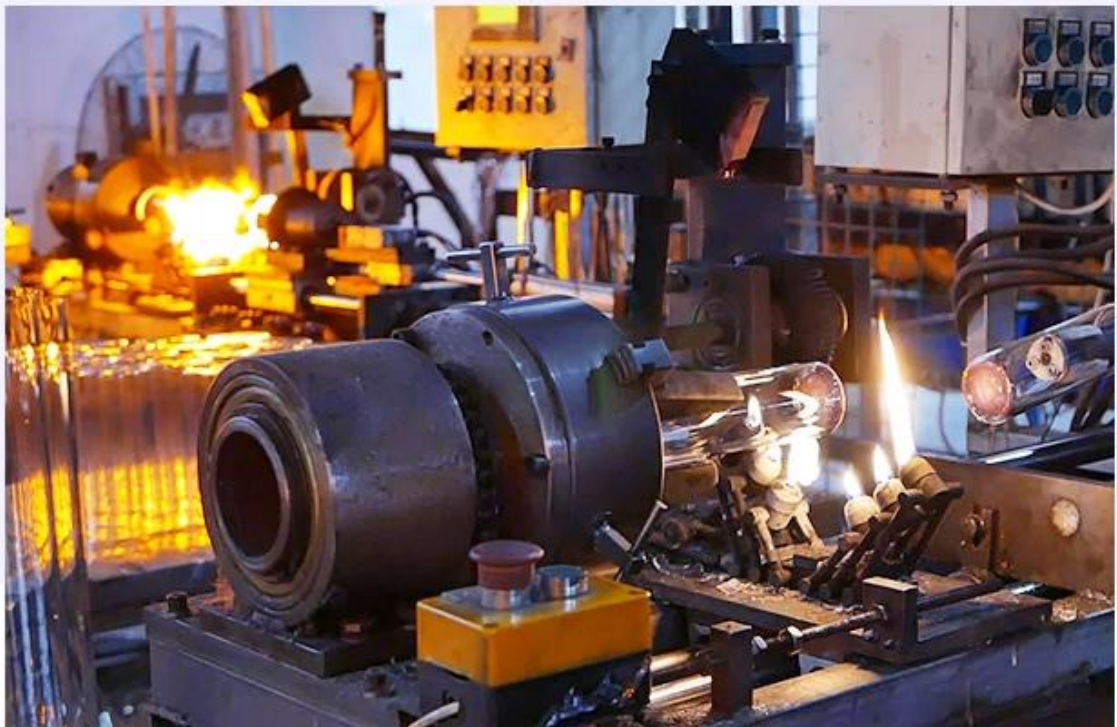

CHRISTMAS ETC

Tovární show

FACTORY

There are about 20000 square meters in our factory which was built in 1992 year; Superior quality and high efficiency can be guaranteed.

Procesní řemesla

PROCESS CRAFTS

1、 Raw Material