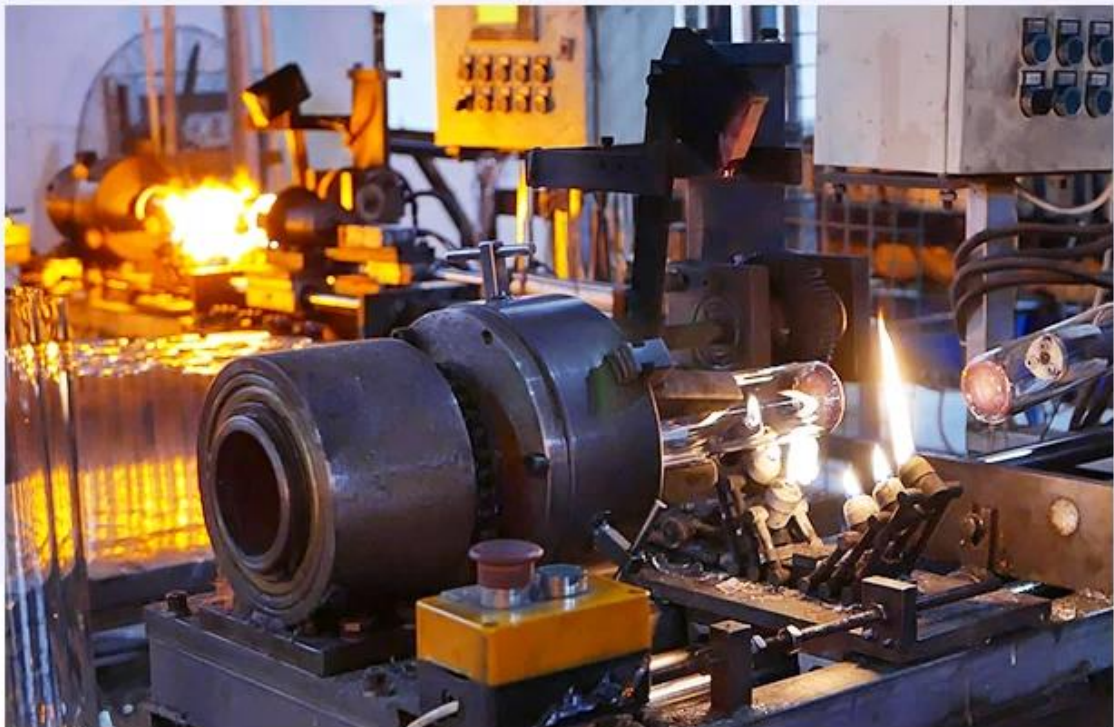

# FACTORY

There are about 20000 square meters in our factory which was built in 1992 year; Superior quality and high efficiency can be guaranteed.

**Procesní řemesla**