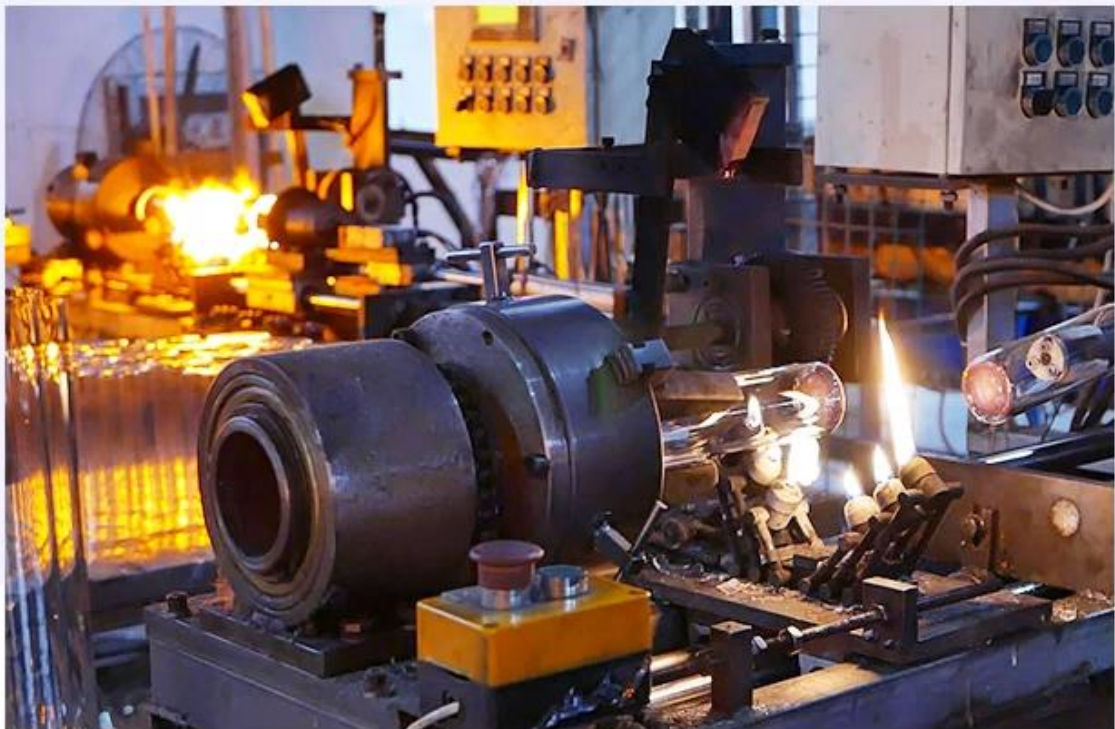

There are about 20000 square meters in our factory which was built in 1992 year; Superior quality and high efficiency can be guaranteed.

Procesní řemesla

PROCESS CRAFTS

1、 Raw Material

2、 Melting

4、 Filling